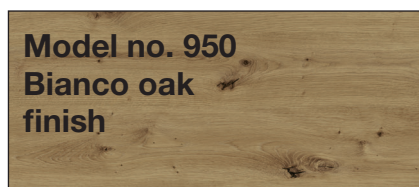

Rialto.

Carcase and front colours

Please specify the exact colour combination of front and carcass colour for each order!

Designs:

Handles and trims in
chrome

Handles and trims in
silver

Handles and trims in
slate finish

We reserve the right to color and model deviations or the correction of erroneous information. All measures are approximate cm.