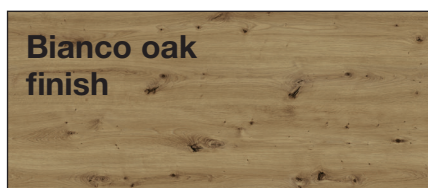

Highlights cross-trim: