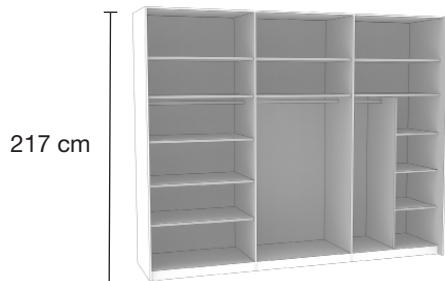

Wardrobe height 217 cm
pages 5 to 22

Emissionsgeprüft
Schadstoffgeprüft
Regelmäßige
Produkt-
überwachung

www.tuv.com
ID 1111253053