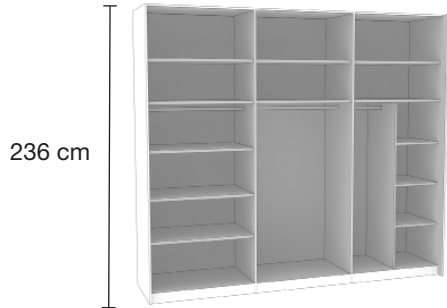

## Sliding-door wardrobe, 4 doors Front in glass

Height 217 cm  
Width 400 cm

**Interior:**

2 adjustable shelves, 1 clothes rail

Description	Front plain		Front with 2 panels		Front with 3 panels		Front with 4 panels		
	Art. no.	GBP	Art. no.	GBP	Art. no.	GBP	Art. no.	GBP	
<p><b>Including additional accessories:</b></p> <ul style="list-style-type: none"> <li>- Self-closing mechanism with soft-close for external doors</li> <li>- 3 shelves</li> <li>- Laundry shelf insert</li> </ul> 									
	<p> - Front in glass white</p> <p>- 2 centre mirrored door</p>	<b>M35</b>	919	<b>M49</b>	927	<b>M63</b>	935	<b>M77</b>	943
		<b>M36</b>	919	<b>M50</b>	927	<b>M64</b>	935	<b>M78</b>	943
	<p> - Front in glass champagne</p> <p>- 2 centre mirrored door</p>	<b>M37</b>	919	<b>M51</b>	927	<b>M65</b>	935	<b>M79</b>	943
		<b>M38</b>	919	<b>M52</b>	927	<b>M66</b>	935	<b>M80</b>	943
<p> - Front in glass pebble grey</p> <p>- 2 centre mirrored door</p>	<b>M39</b>	919	<b>M53</b>	927	<b>M67</b>	935	<b>M81</b>	943	
	<b>M40</b>	919	<b>M54</b>	927	<b>M68</b>	935	<b>M82</b>	943	
<p> - Front in glass havana</p> <p>- 2 centre mirrored door</p>	<b>M41</b>	919	<b>M55</b>	927	<b>M69</b>	935	<b>M83</b>	943	
	<b>M42</b>	919	<b>M56</b>	927	<b>M70</b>	935	<b>M84</b>	943	
<p> - Front in glass lava</p> <p>- 2 centre mirrored door</p>	<b>M43</b>	919	<b>M57</b>	927	<b>M71</b>	935	<b>M85</b>	943	
	<b>M44</b>	919	<b>M58</b>	927	<b>M72</b>	935	<b>M86</b>	943	