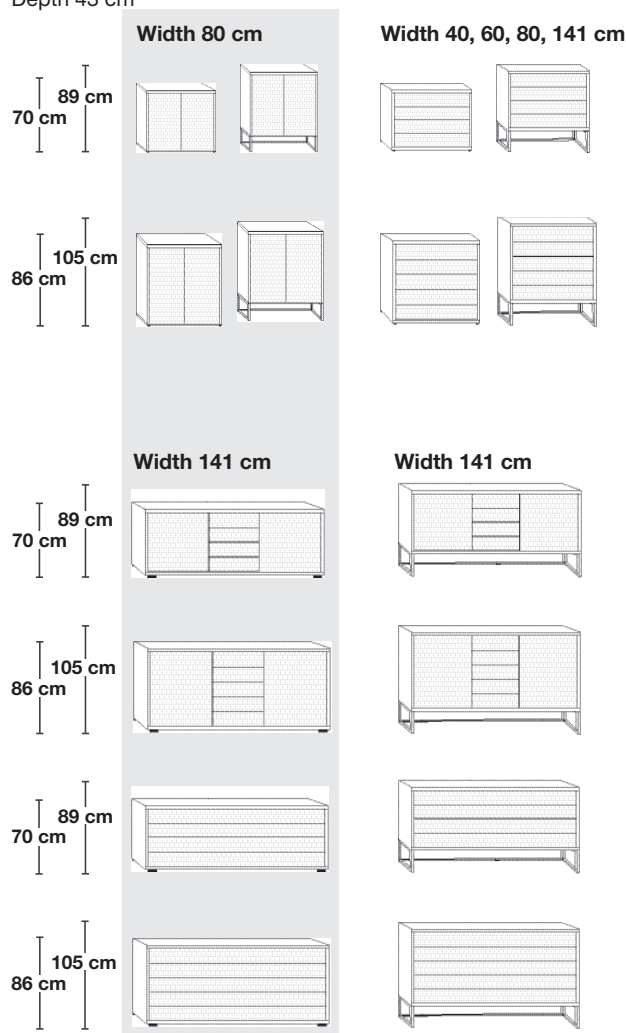

Drawer units, in 4 heights and 4 widths

Depth 43 cm