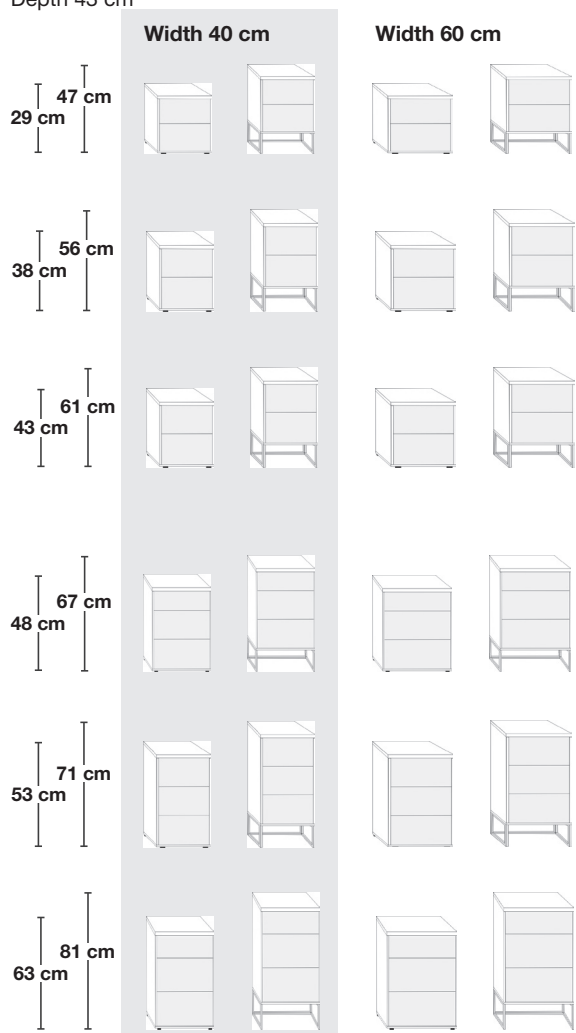

## MONACO 4000 - Beds and Occasional furniture

Beds, in 1 widths for wooden footboard or cushioned headboard

Widths in cm	90	140	150	160	180
Lengths in cm	190	190			
			200	200	200

Headboard height in cm	97
Footboard height in cm	48
Height to bed side top edge Bedside in cm	48

Beds with angled or beveled feet / Wooden headboard with trims in chrome or slate finish (selectable via model number).

**Bedside cabinets, in 12 heights and 2 widths**

Depth 43 cm

**Drawer units, in 4 heights and 4 widths**

## Bedside cabinets, 2 drawers, W 40 cm

Depth 43 cm

					Height 29 cm		Height 47 cm		
Description					Width in cm	Sliding feet in black		Angled feet	
						Art. no.	GBP	Art. no.	GBP
		- Drawers in carcase colour	piece pair	40 40	<b>245</b> <b>246</b>		<b>259</b> <b>260</b>		
		- Drawers glass white	piece pair	40 40	<b>253</b> <b>254</b>		<b>267</b> <b>268</b>		
		- Drawers glass pebble grey	piece pair	40 40	<b>357</b> <b>358</b>		<b>359</b> <b>360</b>		
		- Drawers glass champagne	piece pair	40 40	<b>255</b> <b>256</b>		<b>269</b> <b>270</b>		

## Bedside cabinets, 2 drawers, W 40 cm

Depth 43 cm

					Height 38 cm		Height 56 cm		
Description					Width in cm	Sliding feet in black		Angled feet	
						Art. no.	GBP	Art. no.	GBP
		- Drawers in carcase colour	piece pair	40 40	<b>600</b> <b>601</b>		<b>614</b> <b>615</b>		
		- Drawers glass white	piece pair	40 40	<b>608</b> <b>609</b>		<b>622</b> <b>623</b>		
		- Drawers glass pebble grey	piece pair	40 40	<b>549</b> <b>550</b>		<b>551</b> <b>552</b>		
		- Drawers glass champagne	piece pair	40 40	<b>610</b> <b>611</b>		<b>624</b> <b>625</b>		