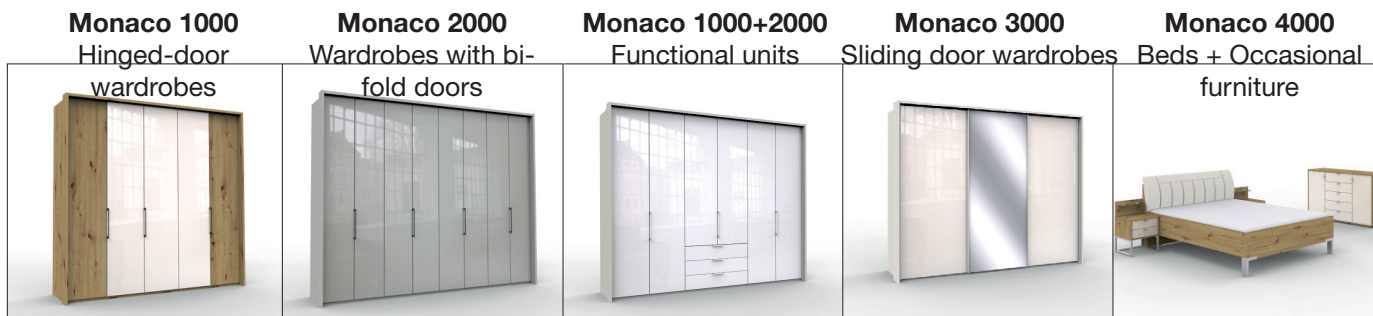

## MONACO 4000 - Beds and Occasional furniture

Beds, in 1 widths for wooden footboard or cushioned headboard

Widths in cm	90	140	150	160	180
Lengths in cm	190	190			
			200	200	200

Headboard height in cm	97
Footboard height in cm	48
Height to bed side top edge Bedside in cm	48