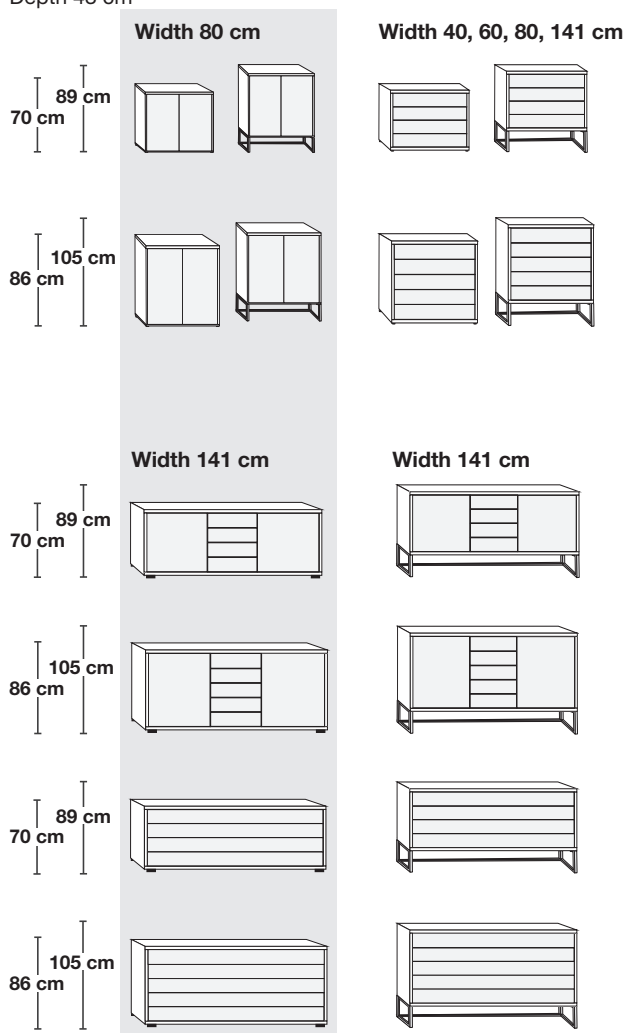

Headboard height in cm	97
Footboard height in cm	48
Height to bed side top edge Bedside in cm	48

Beds with angled or beveled feet / Wooden headboard with trims in chrome or slate finish (selectable via model number).

Bedside cabinets, in 12 heights and 2 widths

Depth 43 cm

Drawer units, in 4 heights and 4 widths

Depth 43 cm

Bedside cabinets and drawer units with handles and angled feet in chrome, silver or slate finish (selectable via model number).

4-position height adjustment

Description	Bed surface in cm	Surface in cm	Art. no.	GBP
 <p>Headboard cushion in faux leather white</p> <p>Headboard height: 97 cm Footboard height: 48 cm Height to bed side top edge: 48 cm</p>	90 x 190	99 x 208	216	
	140 x 190	149 x 208	472	
	150 x 200	169 x 218	342	
	160 x 200	169 x 218	477	
	180 x 200	189 x 218	481	
 <p>Headboard cushion in faux leather pebble</p> <p>Headboard height: 97 cm Footboard height: 48 cm Height to bed side top edge: 48 cm</p>	90 x 190	99 x 208	309	
	140 x 190	149 x 208	321	
	150 x 200	169 x 218	343	
	160 x 200	169 x 218	326	
	180 x 200	189 x 218	330	
 <p>Headboard cushion in faux leather champagne</p> <p>Headboard height: 97 cm Footboard height: 48 cm Height to bed side top edge: 48 cm</p>	90 x 190	99 x 208	220	
	140 x 190	149 x 208	496	
	150 x 200	169 x 218	344	
	160 x 200	169 x 218	501	
	180 x 200	189 x 218	505	