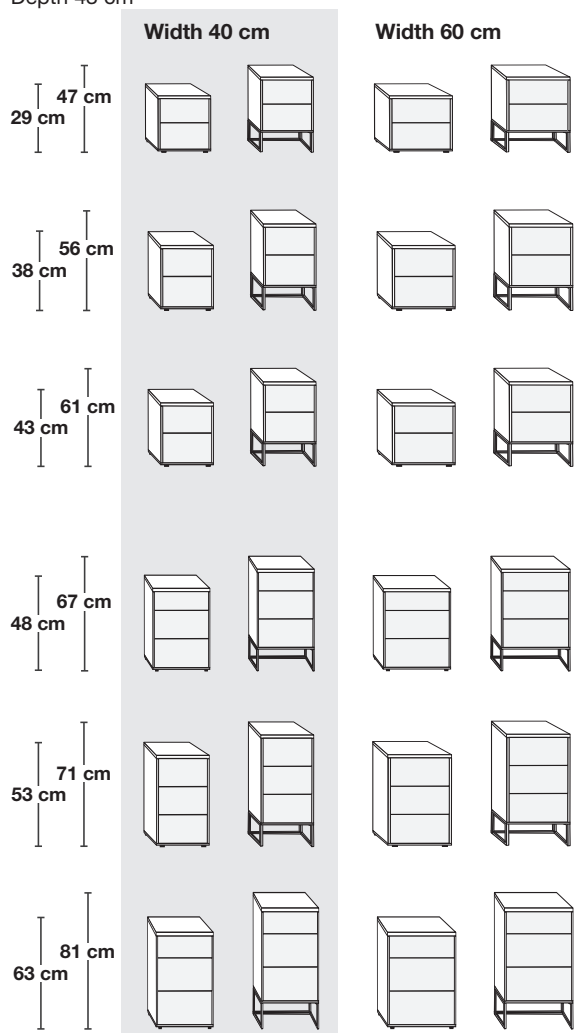

Bedside cabinets, in 12 heights and 2 widths

Depth 43 cm