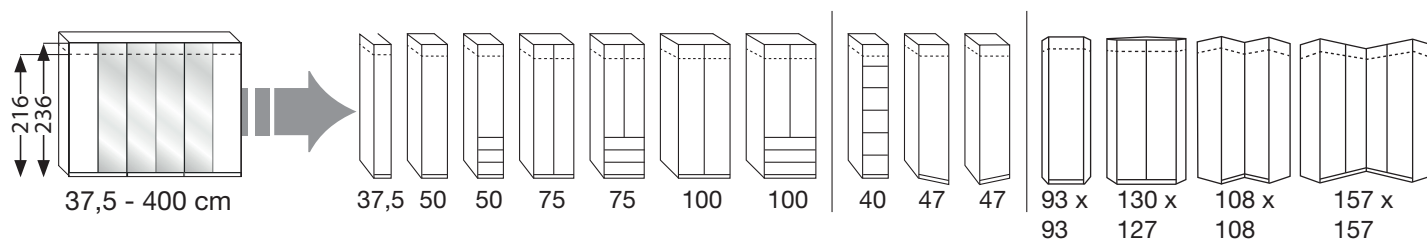

V.i.P.
by Wiemann

- Monaco 1000**
Hinged-door wardrobes
- Monaco 2000**
Wardrobes with bi-fold doors
- Monaco 1000+2000**
Functional units
- Monaco 3000**
Sliding door wardrobes
- Monaco 4000**
Beds + Occasional furniture

Grid width ca. 12.5cm - 2 heights

Wardrobe unites with 2 outside panels

MONACO 1000 + 2000 - Wardrobe line ups (individually combined)

1. Example:

2. Example:

Each free standing wardrobe comes with two outside panels and can be lined up and connected. Cornices are available for lined up system wardrobes, optionally with integrated spotlights (see accessories).