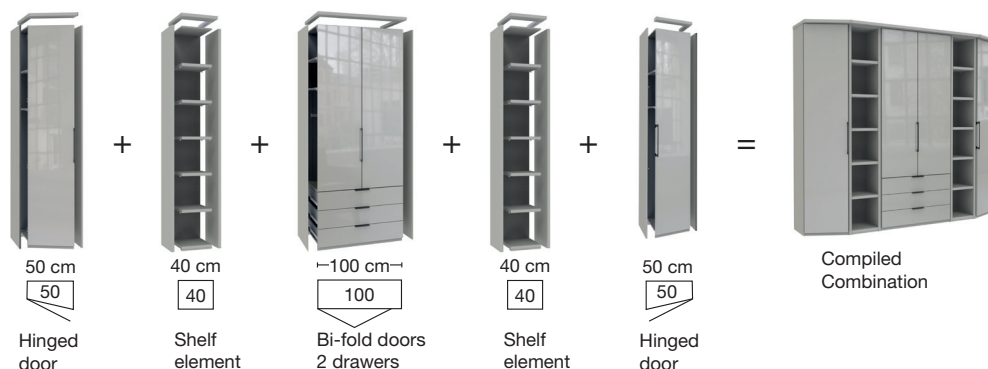

Grid width ca. 12.5cm - 2 heights

Wardrobe unites with 2 outside panels

MONACO 1000 + 2000 - Wardrobe line ups (individually combined)

1. Example:

2. Example:

Each free standing wardrobe comes with two outside panels and can be lined up and connected. Cornices are available for lined up system wardrobes, optionally with integrated spotlights (see accessories).