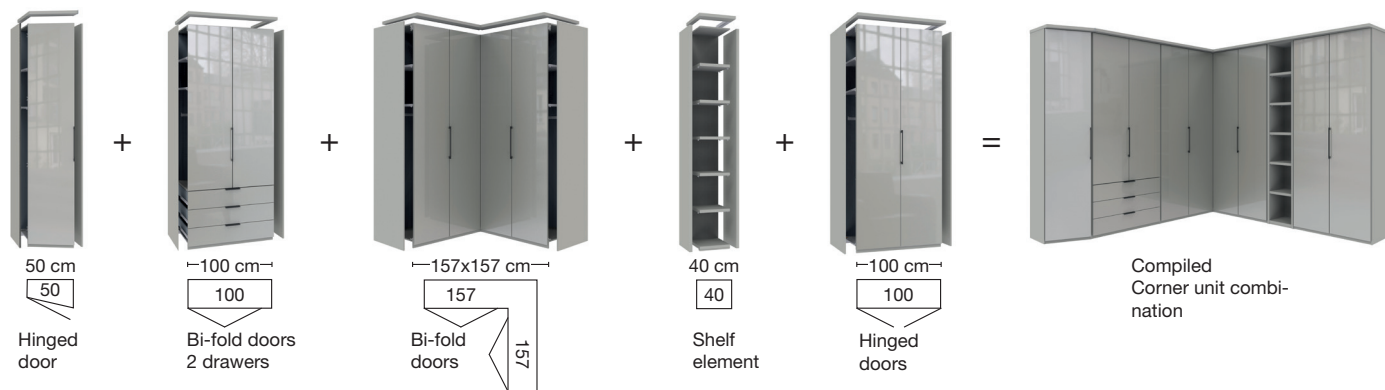

V.i.P.
by Wiemann

- Monaco 1000**
Hinged-door wardrobes
- Monaco 2000**
Wardrobes with bi-fold doors
- Monaco 1000+2000**
Functional units
- Monaco 3000**
Sliding door wardrobes
- Monaco 4000**
Beds + Occasional furniture

For these free standing wardrobes passepartout frames and cornices are available optionally either with our without lights (see accessories).

MONACO 1000 + 2000 - Hinged-doors-, Bi-fold-doors-, and Combi wardrobes

Grid width ca. 12.5cm - 2 heights

Wardrobe unites with 2 outside panels

MONACO 1000 + 2000 - Wardrobe line ups (individually combined)

1. Example:

2. Example:

Each free standing wardrobe comes with two outside panels and can be lined up and connected. Cornices are available for lined up system wardrobes, optionally with integrated spotlights (see accessories).