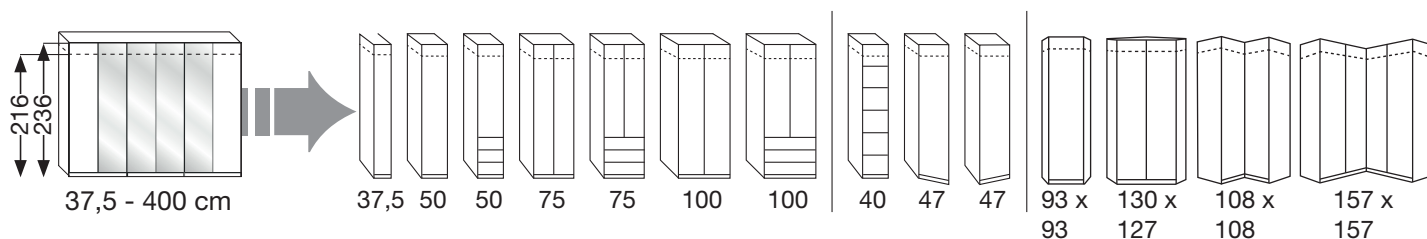

Wardrobe system Monaco.

V.i.P.
by Wiemann

- Monaco 1000** Hinged-door wardrobes
- Monaco 2000** Wardrobes with bi-fold doors
- Monaco 1000+2000** Functional units
- Monaco 3000** Sliding door wardrobes
- Monaco 4000** Beds + Occasional furniture

Grid width ca. 12.5cm - 2 heights

Wardrobe units with 2 outside panels

MONACO 1000 + 2000 - Wardrobe line ups (individually combined)

1. Example:

2. Example:

The single wardrobes include two end panels each and can get placed beside each other. For wardrobe line-ups, cornices are available. Please order one cornice per robe (lights are available as an option as well; see accessories)