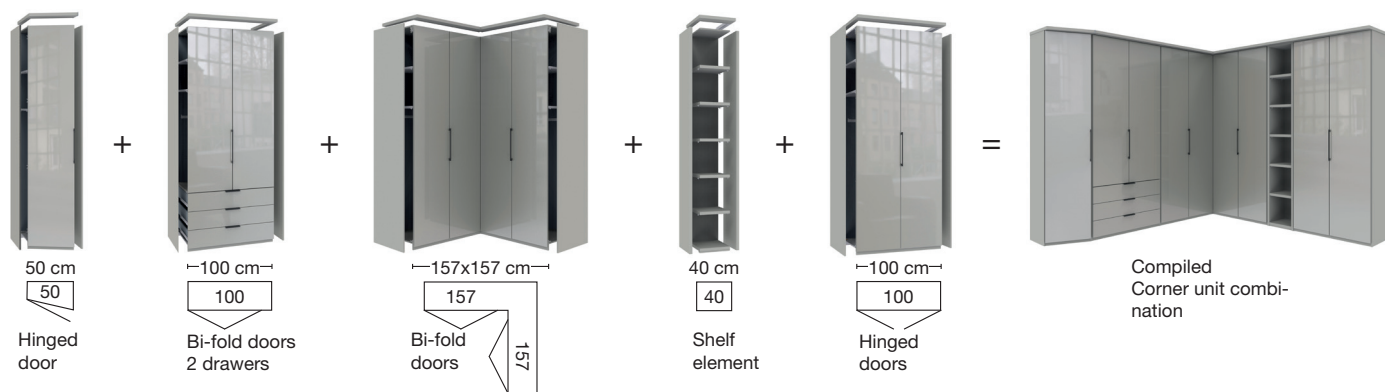

Wardrobe system Monaco.

V.i.P.
by Wiemann

- Monaco 1000** Hinged-door wardrobes
- Monaco 2000** Wardrobes with bi-fold doors
- Monaco 1000+2000** Functional units
- Monaco 3000** Sliding door wardrobes
- Monaco 4000** Beds + Occasional furniture

For these free standing wardrobes passepartout frames and cornices are available optionally either with our without lights (see accessories).

MONACO 1000 + 2000 - Hinged-doors-, Bi-fold-doors-, and Combi wardrobes

Grid width ca. 12.5cm - 2 heights

Wardrobe units with 2 outside panels

MONACO 1000 + 2000 - Wardrobe line ups (individually combined)

1. Example:

2. Example:

The single wardrobes include two end panels each and can get placed beside each other. For wardrobe line-ups, cornices are available. Please order one cornice per robe (lights are available as an option as well; see accessories)