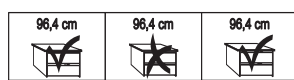

**Plinth partition**

150 cm

200 cm

225 cm

250 cm

280 cm

300 cm

Sales  
Promotion**Miami plus.**

Independent / non HDI

BLANK PRICE LIST

valid until 28.02.2022

**Sliding-door wardrobes, Height 217 cm**  
 without cornice, handle ledges in chrome
**Interior:**

2 adjustable shelves, 1 clothes rail

Description		Width in cm	Art. no.	GBP
	<b>Glass doors in Champagne and crystal mirrored doors</b>			
	2 doors 1 mirrored door left	150	<b>393</b>	
	2 doors 1 mirrored door right	150	<b>394</b>	
	2 doors 1 mirrored door left	200	<b>395</b>	
	2 doors 1 mirrored door right	200	<b>396</b>	
	3 doors 1 centred mirrored door	225	<b>397</b>	
	3 doors 1 centred mirrored door	250	<b>398</b>	
	3 doors 1 centred mirrored door	280	<b>399</b>	
	3 doors 1 centred mirrored door	300	<b>400</b>	