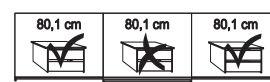

**Plinth partition**

150 cm

200 cm

225 cm

250 cm

280 cm

300 cm

Sales  
Promotion**Miami plus.**

Independent / non HDI

BLANK PRICE LIST

valid until 28.02.2022

**Sliding-door wardrobes, Height 217 cm**  
 without cornice, handle ledges in chrome
**Interior:**

2 adjustable shelves, 1 clothes rail

Description		Width in cm	Art. no.	GBP
	Wooden doors in carcase colour, <b>Pebble grey glass doors</b>			
	2 doors 1 glass door left	150	<b>677</b>	
	2 doors 1 glass door right	150	<b>678</b>	
	2 doors 2 glass doors	150	<b>679</b>	
	2 doors 1 glass door left	200	<b>680</b>	
	2 doors 1 glass door right	200	<b>681</b>	
	2 doors 2 glass doors	200	<b>682</b>	
	3 doors 1 centre glass door	225	<b>683</b>	
	3 doors 3 glass doors	225	<b>684</b>	
	3 doors 1 centre glass door	250	<b>685</b>	
	3 doors 3 glass doors	250	<b>686</b>	
	3 doors 1 centre glass door	280	<b>687</b>	
	3 doors 3 glass doors	280	<b>688</b>	
	3 doors 1 centre glass door	300	<b>689</b>	
	3 doors 3 glass doors	300	<b>690</b>	