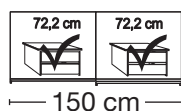

**Plinth partition**

150 cm

200 cm

225 cm

250 cm

280 cm

300 cm

Sales  
Promotion**Miami plus.**

Independent / non HDI

BLANK PRICE LIST

valid until 28.02.2022

**Sliding-door wardrobes, Height 217 cm**  
 without cornice, handle ledges in chrome
**Interior:**

2 adjustable shelves, 1 clothes rail

Description		Width in cm	Art. no.	GBP
	Wooden doors in carcase colour, <b>Pebble grey glass doors</b>			
	2 doors 1 glass door left	150	<b>677</b>	
	2 doors 1 glass door right	150	<b>678</b>	
	2 doors 2 glass doors	150	<b>679</b>	
	2 doors 1 glass door left	200	<b>680</b>	
	2 doors 1 glass door right	200	<b>681</b>	
	2 doors 2 glass doors	200	<b>682</b>	
	3 doors 1 centre glass door	225	<b>683</b>	
	3 doors 3 glass doors	225	<b>684</b>	
	3 doors 1 centre glass door	250	<b>685</b>	
	3 doors 3 glass doors	250	<b>686</b>	
	3 doors 1 centre glass door	280	<b>687</b>	
	3 doors 3 glass doors	280	<b>688</b>	
	3 doors 1 centre glass door	300	<b>689</b>	
	3 doors 3 glass doors	300	<b>690</b>	

**Plinth partition**

Sales  
Promotion**Miami plus.**

Independent / non HDI

BLANK PRICE LIST

valid until 28.02.2022

**Sliding-door wardrobes, Height 217 cm**  
 without cornice, handle ledges in chrome
**Interior:**