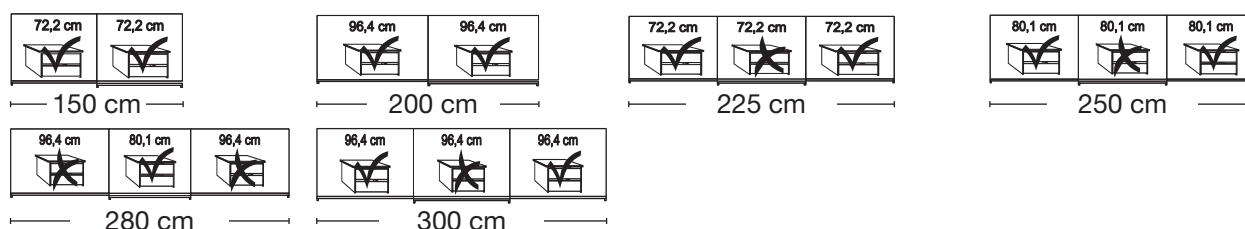

2 adjustable shelves, 1 clothes rail

Description		Width in cm	Art. no.	GBP
	Wooden doors in carcase colour, <b>Glass doors in white</b>			
	2 doors 1 glass door left	150	<b>232</b>	
	2 doors 1 glass door right	150	<b>233</b>	
	2 doors 2 glass doors	150	<b>234</b>	
	2 doors 1 glass door left	200	<b>235</b>	
	2 doors 1 glass door right	200	<b>236</b>	
	2 doors 2 glass doors	200	<b>237</b>	
	3 doors 1 centre glass door	225	<b>238</b>	
	3 doors 3 glass doors	225	<b>239</b>	
	3 doors 1 centre glass door	250	<b>240</b>	
	3 doors 3 glass doors	250	<b>580</b>	
	3 doors 1 centre glass door	280	<b>241</b>	
	3 doors 3 glass doors	280	<b>242</b>	
	3 doors 1 centre glass door	300	<b>243</b>	
	3 doors 3 glass doors	300	<b>244</b>	

**Plinth partition**

Sales  
Promotion**Miami plus.**

Independent / non HDI

**BLANK PRICE LIST**valid until **28.02.2022**
**Sliding-door wardrobes, Height 217 cm**  
 without cornice, handle ledges in chrome
**Interior:**

2 adjustable shelves, 1 clothes rail

Description		Width in cm	Art. no.	GBP
	Wooden doors in carcase colour, <b>Glass doors in Champagne</b>			
	2 doors 1 glass door left	150	<b>285</b>	
	2 doors 1 glass door right	150	<b>286</b>	
	2 doors 2 glass doors	150	<b>287</b>	
	2 doors 1 glass door left	200	<b>288</b>	
	2 doors 1 glass door right	200	<b>289</b>	
	2 doors 2 glass doors	200	<b>290</b>	
	3 doors 1 centre glass door	225	<b>291</b>	
	3 doors 3 glass doors	225	<b>292</b>	
	3 doors 1 centre glass door	250	<b>293</b>	
	3 doors 3 glass doors	250	<b>294</b>	
	3 doors 1 centre glass door	280	<b>295</b>	
	3 doors 3 glass doors	280	<b>296</b>	
	3 doors 1 centre glass door	300	<b>297</b>	
	3 doors 3 glass doors	300	<b>298</b>	

**Plinth partition**

Sales  
Promotion**Miami plus.**

Independent / non HDI

BLANK PRICE LIST

valid until 28.02.2022

**Sliding-door wardrobes, Height 217 cm**  
 without cornice, handle ledges in chrome
**Interior:**