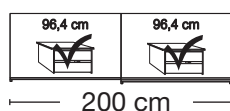

Plinth partition