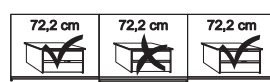

Independent / non HDI

BLANK PRICE LIST

valid until 28.02.2022

**Sliding-door wardrobes, Height 217 cm**  
 without cornice, handle ledges in chrome
**Interior:**

2 adjustable shelves, 1 clothes rail

Description		Width in cm	Art. no.	GBP
	<b>Glass doors in Champagne and crystal mirrored doors</b>			
	2 doors 1 mirrored door left	150	<b>393</b>	
	2 doors 1 mirrored door right	150	<b>394</b>	
	2 doors 1 mirrored door left	200	<b>395</b>	
	2 doors 1 mirrored door right	200	<b>396</b>	
	3 doors 1 centred mirrored door	225	<b>397</b>	
	3 doors 1 centred mirrored door	250	<b>398</b>	
	3 doors 1 centred mirrored door	280	<b>399</b>	
	3 doors 1 centred mirrored door	300	<b>400</b>	

**Plinth partition**

Sales  
Promotion**Miami plus.**

Independent / non HDI

BLANK PRICE LIST

valid until 28.02.2022

**Sliding-door wardrobes, Height 217 cm**  
 without cornice, handle ledges in chrome
**Interior:**

2 adjustable shelves, 1 clothes rail

Description		Width in cm	Art. no.	GBP
	<b>Glass doors in graphite and crystal mirrored doors</b>			
	2 doors 1 mirrored door left	150	<b>505</b>	
	2 doors 1 mirrored door right	150	<b>506</b>	
	2 doors 1 mirrored door left	200	<b>507</b>	
	2 doors 1 mirrored door right	200	<b>508</b>	
	3 doors 1 centred mirrored door	225	<b>509</b>	
	3 doors 1 centred mirrored door	250	<b>510</b>	
	3 doors 1 centred mirrored door	280	<b>511</b>	
	3 doors 1 centred mirrored door	300	<b>512</b>	

**Plinth partition**

150 cm

200 cm

225 cm

250 cm

280 cm

300 cm

Sales  
Promotion**Miami plus.**