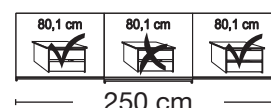

Sales
Promotion

Miami plus.

Independent / non HDI

BLANK PRICE LIST

valid until 28.02.2022

Sliding-door wardrobes, Height 217 cm
without cornice, handle ledges in chrome

Interior:

2 adjustable shelves, 1 clothes rail

Description		Width in cm	Art. no.	GBP
	Wooden doors in carcase colour, Glass doors in white			
	2 doors 1 glass door left	150	232	
	2 doors 1 glass door right	150	233	
	2 doors 2 glass doors	150	234	
	2 doors 1 glass door left	200	235	
	2 doors 1 glass door right	200	236	
	2 doors 2 glass doors	200	237	
	3 doors 1 centre glass door	225	238	
	3 doors 3 glass doors	225	239	
	3 doors 1 centre glass door	250	240	
	3 doors 3 glass doors	250	580	
	3 doors 1 centre glass door	280	241	
	3 doors 3 glass doors	280	242	
	3 doors 1 centre glass door	300	243	
	3 doors 3 glass doors	300	244	

Plinth partition