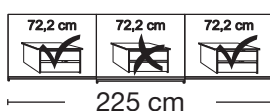

**Plinth partition**

150 cm

200 cm

225 cm

250 cm

280 cm

300 cm

Sales  
Promotion**Miami plus.**

Independent / non HDI

BLANK PRICE LIST

valid until 28.02.2022

**Sliding-door wardrobes, Height 217 cm**  
 without cornice, handle ledges in chrome
**Interior:**

2 adjustable shelves, 1 clothes rail

Description		Width in cm	Art. no.	GBP
	Wooden doors in carcase colour, <b>Pebble grey glass doors</b>			
	2 doors 1 glass door left	150	<b>677</b>	
	2 doors 1 glass door right	150	<b>678</b>	
	2 doors 2 glass doors	150	<b>679</b>	
	2 doors 1 glass door left	200	<b>680</b>	
	2 doors 1 glass door right	200	<b>681</b>	
	2 doors 2 glass doors	200	<b>682</b>	
	3 doors 1 centre glass door	225	<b>683</b>	
	3 doors 3 glass doors	225	<b>684</b>	
	3 doors 1 centre glass door	250	<b>685</b>	
	3 doors 3 glass doors	250	<b>686</b>	
	3 doors 1 centre glass door	280	<b>687</b>	
	3 doors 3 glass doors	280	<b>688</b>	
	3 doors 1 centre glass door	300	<b>689</b>	
	3 doors 3 glass doors	300	<b>690</b>	

**Plinth partition**

Sales  
Promotion**Miami plus.**

Independent / non HDI

BLANK PRICE LIST

valid until 28.02.2022

**Sliding-door wardrobes, Height 217 cm**  
 without cornice, handle ledges in chrome
**Interior:**