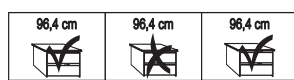

**Plinth partition**

150 cm

200 cm

225 cm

250 cm

280 cm

300 cm

Sales  
Promotion**Miami plus.**

Independent / non HDI

BLANK PRICE LIST

valid until 28.02.2022

**Sliding-door wardrobes, Height 217 cm**  
 without cornice, handle ledges in chrome
**Interior:**

2 adjustable shelves, 1 clothes rail

Description		Width in cm	Art. no.	GBP
	<b>Glass doors in pebble grey and crystal mirrored doors</b>			
	2 doors 1 mirrored door left	150	<b>513</b>	
	2 doors 1 mirrored door right	150	<b>514</b>	
	2 doors 1 mirrored door left	200	<b>515</b>	
	2 doors 1 mirrored door right	200	<b>516</b>	
	3 doors 1 centred mirrored door	225	<b>517</b>	
	3 doors 1 centred mirrored door	250	<b>518</b>	
	3 doors 1 centred mirrored door	280	<b>519</b>	
	3 doors 1 centred mirrored door	300	<b>520</b>	