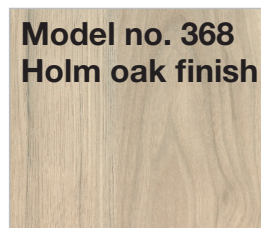

Model no. 368
Holm oak finish