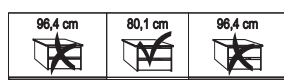

**Plinth partition**

150 cm

200 cm

225 cm

250 cm

280 cm

300 cm

Sales  
Promotion**Miami plus.**

Independent / non HDI

BLANK PRICE LIST

valid until 28.02.2022

**Sliding-door wardrobes, Height 217 cm**  
 without cornice, handle ledges in chrome
**Interior:**

2 adjustable shelves, 1 clothes rail

Description		Width in cm	Art. no.	GBP
	<b>Glass doors in Champagne and crystal mirrored doors</b>			
	2 doors 1 mirrored door left	150	<b>393</b>	
	2 doors 1 mirrored door right	150	<b>394</b>	
	2 doors 1 mirrored door left	200	<b>395</b>	
	2 doors 1 mirrored door right	200	<b>396</b>	
	3 doors 1 centred mirrored door	225	<b>397</b>	
	3 doors 1 centred mirrored door	250	<b>398</b>	
	3 doors 1 centred mirrored door	280	<b>399</b>	
	3 doors 1 centred mirrored door	300	<b>400</b>	