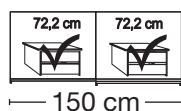

## Sliding-door wardrobes, Height 217 cm without cornice, handle ledges in chrome

Interior:  
 2 adjustable shelves, 1 clothes rail

Description		Width in cm	Art. no.	GBP
 <p>Art. no. 100</p>	<b>Wooden doors in carcass colour</b>			
	2 doors	150	<b>100</b>	
	2 doors	200	<b>101</b>	
	3 doors	225	<b>102</b>	
	3 doors	250	<b>103</b>	
	3 doors	280	<b>104</b>	
	3 doors	300	<b>105</b>	

### Plinth partition

Sales  
Promotion**Miami plus.**

Independent / non HDI

BLANK PRICE LIST

valid until 28.02.2022

**Sliding-door wardrobes, Height 217 cm**  
 without cornice, handle ledges in chrome

Interior:

2 adjustable shelves, 1 clothes rail

Description		Width in cm	Art. no.	GBP
	<b>Wooden and mirrored doors</b>			
	2 doors 1 mirrored door left	150	<b>124</b>	
	2 doors 1 mirrored door right	150	<b>125</b>	
	2 doors 2 mirrored doors	150	<b>126</b>	
	2 doors 1 mirrored door left	200	<b>127</b>	
	2 doors 1 mirrored door right	200	<b>128</b>	
	2 doors 2 mirrored doors	200	<b>129</b>	
	3 doors 1 centred mirrored door	225	<b>130</b>	
	3 doors 3 mirrored doors	225	<b>131</b>	
	3 doors 1 centred mirrored door	250	<b>132</b>	
	3 doors 3 mirrored doors	250	<b>133</b>	
	3 doors 1 centred mirrored door	280	<b>134</b>	
	3 doors 3 mirrored doors	280	<b>135</b>	
	3 doors 1 centred mirrored door	300	<b>136</b>	
	3 doors 3 mirrored doors	300	<b>137</b>	

**Plinth partition**

Sales  
Promotion**Miami plus.**

Independent / non HDI

BLANK PRICE LIST

valid until 28.02.2022

**Sliding-door wardrobes, Height 217 cm**  
 without cornice, handle ledges in chrome
**Interior:**