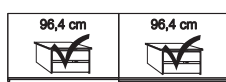

Sales
Promotion

Miami plus.

Independent / non HDI

BLANK PRICE LIST

valid until 28.02.2022

Sliding-door wardrobes, Height 217 cm
without cornice, handle ledges in chrome

Interior:

2 adjustable shelves, 1 clothes rail

Description		Width in cm	Art. no.	GBP
	Wooden doors in carcase colour, Glass doors graphite			
	2 doors 1 glass door left	150	662	
	2 doors 1 glass door right	150	663	
	2 doors 2 glass doors	150	664	
	2 doors 1 glass door left	200	666	
	2 doors 1 glass door right	200	667	
	2 doors 2 glass doors	200	668	
	3 doors 1 centre glass door	225	669	
	3 doors 3 glass doors	225	670	
	3 doors 1 centre glass door	250	671	
	3 doors 3 glass doors	250	672	
	3 doors 1 centre glass door	280	673	
	3 doors 3 glass doors	280	674	
3 doors 1 centre glass door	300	675		
3 doors 3 glass doors	300	676		

Plinth partition

150 cm

200 cm

225 cm

250 cm

280 cm

300 cm