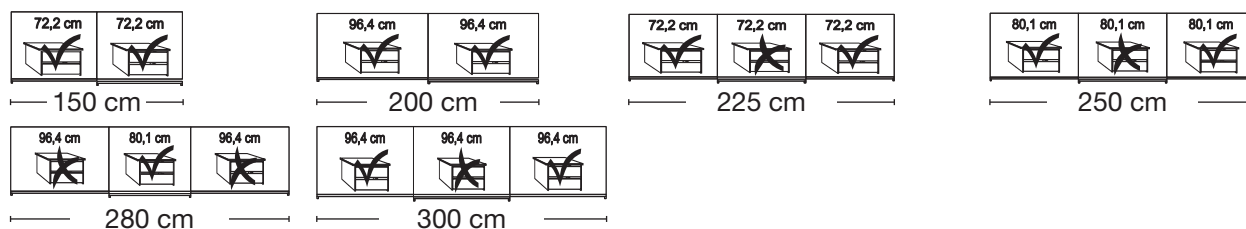

**Plinth partition**

150 cm

200 cm

225 cm

250 cm

280 cm

300 cm

Sales  
Promotion**Miami plus.**

Independent / non HDI

BLANK PRICE LIST

valid until 28.02.2022

**Sliding-door wardrobes, Height 217 cm**  
 without cornice, handle ledges in chrome
**Interior:**

2 adjustable shelves, 1 clothes rail

Description		Width in cm	Art. no.	GBP
	<b>Glass doors in Champagne and crystal mirrored doors</b>			
	2 doors 1 mirrored door left	150	<b>393</b>	
	2 doors 1 mirrored door right	150	<b>394</b>	
	2 doors 1 mirrored door left	200	<b>395</b>	
	2 doors 1 mirrored door right	200	<b>396</b>	
	3 doors 1 centred mirrored door	225	<b>397</b>	
	3 doors 1 centred mirrored door	250	<b>398</b>	
	3 doors 1 centred mirrored door	280	<b>399</b>	
	3 doors 1 centred mirrored door	300	<b>400</b>	

**Plinth partition**

Sales  
Promotion**Miami plus.**

Independent / non HDI

BLANK PRICE LIST

valid until 28.02.2022

**Sliding-door wardrobes, Height 217 cm**  
 without cornice, handle ledges in chrome
**Interior:**