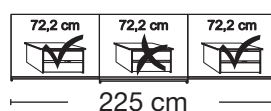

Sales
Promotion

Miami plus.

Independent / non HDI

BLANK PRICE LIST

valid until 28.02.2022

Sliding-door wardrobes, Height 217 cm
without cornice, handle ledges in chrome

Interior:

2 adjustable shelves, 1 clothes rail

Description		Width in cm	Art. no.	GBP
	Wooden and mirrored doors			
	2 doors 1 mirrored door left	150	124	
	2 doors 1 mirrored door right	150	125	
	2 doors 2 mirrored doors	150	126	
	2 doors 1 mirrored door left	200	127	
	2 doors 1 mirrored door right	200	128	
	2 doors 2 mirrored doors	200	129	
	3 doors 1 centred mirrored door	225	130	
	3 doors 3 mirrored doors	225	131	
	3 doors 1 centred mirrored door	250	132	
	3 doors 3 mirrored doors	250	133	
	3 doors 1 centred mirrored door	280	134	
	3 doors 3 mirrored doors	280	135	
	3 doors 1 centred mirrored door	300	136	
	3 doors 3 mirrored doors	300	137	

Plinth partition