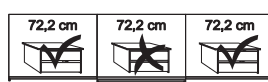

**Plinth partition**

Sales  
Promotion**Miami plus.**

Independent / non HDI

BLANK PRICE LIST

valid until 28.02.2022

**Sliding-door wardrobes, Height 217 cm**  
 without cornice, handle ledges in chrome
**Interior:**

2 adjustable shelves, 1 clothes rail

Description		Width in cm	Art. no.	GBP
	Wooden doors in carcase colour, <b>Glass doors graphite</b>			
	2 doors 1 glass door left	150	<b>662</b>	
	2 doors 1 glass door right	150	<b>663</b>	
	2 doors 2 glass doors	150	<b>664</b>	
	2 doors 1 glass door left	200	<b>666</b>	
	2 doors 1 glass door right	200	<b>667</b>	
	2 doors 2 glass doors	200	<b>668</b>	
	3 doors 1 centre glass door	225	<b>669</b>	
	3 doors 3 glass doors	225	<b>670</b>	
	3 doors 1 centre glass door	250	<b>671</b>	
	3 doors 3 glass doors	250	<b>672</b>	
	3 doors 1 centre glass door	280	<b>673</b>	
	3 doors 3 glass doors	280	<b>674</b>	
3 doors 1 centre glass door	300	<b>675</b>		
3 doors 3 glass doors	300	<b>676</b>		

**Plinth partition**

150 cm

200 cm

225 cm

250 cm

280 cm

300 cm

Sales  
Promotion**Miami plus.**

Independent / non HDI

BLANK PRICE LIST

valid until 28.02.2022

**Sliding-door wardrobes, Height 217 cm**  
 without cornice, handle ledges in chrome
**Interior:**

2 adjustable shelves, 1 clothes rail

Description		Width in cm	Art. no.	GBP
	Wooden doors in carcase colour, <b>Pebble grey glass doors</b>			
	2 doors 1 glass door left	150	<b>677</b>	
	2 doors 1 glass door right	150	<b>678</b>	
	2 doors 2 glass doors	150	<b>679</b>	
	2 doors 1 glass door left	200	<b>680</b>	
	2 doors 1 glass door right	200	<b>681</b>	
	2 doors 2 glass doors	200	<b>682</b>	
	3 doors 1 centre glass door	225	<b>683</b>	
	3 doors 3 glass doors	225	<b>684</b>	
	3 doors 1 centre glass door	250	<b>685</b>	
	3 doors 3 glass doors	250	<b>686</b>	
	3 doors 1 centre glass door	280	<b>687</b>	
	3 doors 3 glass doors	280	<b>688</b>	
	3 doors 1 centre glass door	300	<b>689</b>	
	3 doors 3 glass doors	300	<b>690</b>	