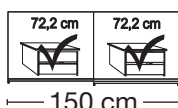

Plinth partition

150 cm