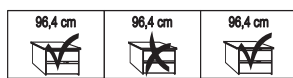

**Plinth partition**

150 cm

200 cm

225 cm

250 cm

280 cm

300 cm

Sales  
Promotion**Miami plus.**

Independent / non HDI

BLANK PRICE LIST

valid until 28.02.2022

**Sliding-door wardrobes, Height 217 cm**  
 without cornice, handle ledges in chrome
**Interior:**

2 adjustable shelves, 1 clothes rail

Description		Width in cm	Art. no.	GBP
	Wooden doors in carcase colour, <b>Pebble grey glass doors</b>			
	2 doors 1 glass door left	150	<b>677</b>	
	2 doors 1 glass door right	150	<b>678</b>	
	2 doors 2 glass doors	150	<b>679</b>	
	2 doors 1 glass door left	200	<b>680</b>	
	2 doors 1 glass door right	200	<b>681</b>	
	2 doors 2 glass doors	200	<b>682</b>	
	3 doors 1 centre glass door	225	<b>683</b>	
	3 doors 3 glass doors	225	<b>684</b>	
	3 doors 1 centre glass door	250	<b>685</b>	
	3 doors 3 glass doors	250	<b>686</b>	
	3 doors 1 centre glass door	280	<b>687</b>	
	3 doors 3 glass doors	280	<b>688</b>	
	3 doors 1 centre glass door	300	<b>689</b>	
	3 doors 3 glass doors	300	<b>690</b>	