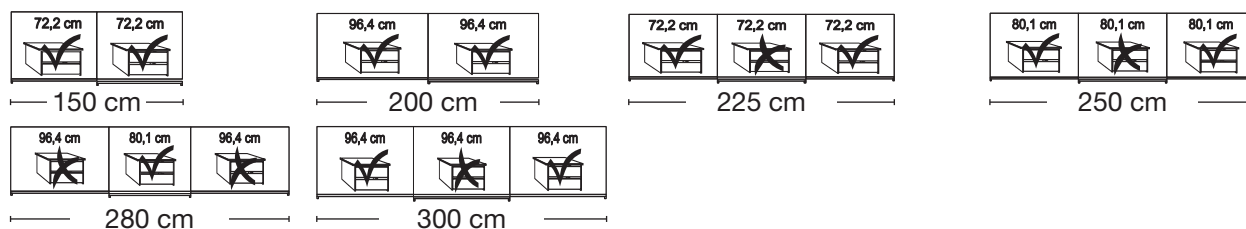

Sales
Promotion

Miami plus.

Independent / non HDI

BLANK PRICE LIST

valid until 28.02.2022

Sliding-door wardrobes, Height 217 cm
without cornice, handle ledges in chrome

Interior:

2 adjustable shelves, 1 clothes rail

Description		Width in cm	Art. no.	GBP
	Glass doors in pebble grey and crystal mirrored doors			
	2 doors 1 mirrored door left	150	513	
	2 doors 1 mirrored door right	150	514	
	2 doors 1 mirrored door left	200	515	
	2 doors 1 mirrored door right	200	516	
	3 doors 1 centred mirrored door	225	517	
	3 doors 1 centred mirrored door	250	518	
	3 doors 1 centred mirrored door	280	519	
	3 doors 1 centred mirrored door	300	520	

Plinth partition