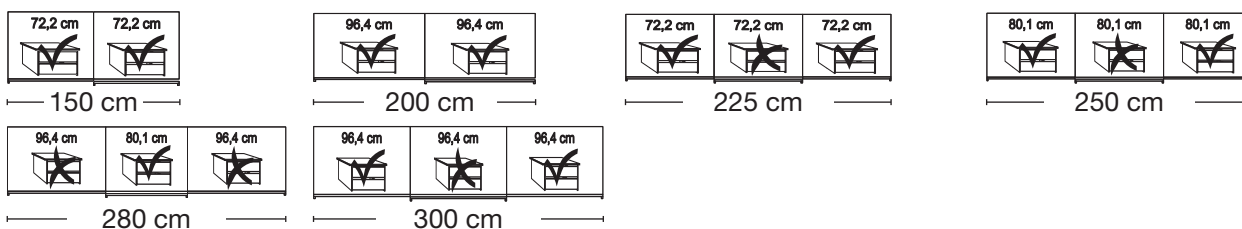

## Sliding-door wardrobes, Height 217 cm without cornice, handle ledges in chrome

Interior:  
 2 adjustable shelves, 1 clothes rail

Description		Width in cm	Art. no.	GBP
 <p>Art. no. 100</p>	<b>Wooden doors in carcass colour</b>			
	2 doors	150	<b>100</b>	
	2 doors	200	<b>101</b>	
	3 doors	225	<b>102</b>	
	3 doors	250	<b>103</b>	
	3 doors	280	<b>104</b>	
	3 doors	300	<b>105</b>	

### Plinth partition

Sales  
Promotion**Miami plus.**

Independent / non HDI

BLANK PRICE LIST

valid until 28.02.2022

**Sliding-door wardrobes, Height 217 cm**  
 without cornice, handle ledges in chrome

Interior: