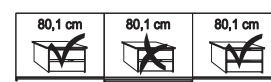

**Plinth partition**

150 cm

200 cm

225 cm

250 cm

280 cm

300 cm

Sales  
Promotion**Miami plus.**

Independent / non HDI

BLANK PRICE LIST

valid until 28.02.2022

**Sliding-door wardrobes, Height 217 cm**  
 without cornice, handle ledges in chrome
**Interior:**

2 adjustable shelves, 1 clothes rail

Description		Width in cm	Art. no.	GBP
	<b>Glass doors in Champagne and crystal mirrored doors</b>			
	2 doors 1 mirrored door left	150	<b>393</b>	
	2 doors 1 mirrored door right	150	<b>394</b>	
	2 doors 1 mirrored door left	200	<b>395</b>	
	2 doors 1 mirrored door right	200	<b>396</b>	
	3 doors 1 centred mirrored door	225	<b>397</b>	
	3 doors 1 centred mirrored door	250	<b>398</b>	
	3 doors 1 centred mirrored door	280	<b>399</b>	
	3 doors 1 centred mirrored door	300	<b>400</b>	