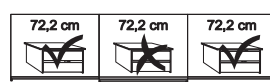

**Plinth partition**

Sales  
Promotion**Miami plus.**

Independent / non HDI

BLANK PRICE LIST

valid until 28.02.2022

**Sliding-door wardrobes, Height 217 cm**  
 without cornice, handle ledges in chrome
**Interior:**

2 adjustable shelves, 1 clothes rail

Description		Width in cm	Art. no.	GBP
	<b>Glass doors in white and crystal mirrored doors</b>			
	2 doors 1 mirrored door left	150	<b>276</b>	
	2 doors 1 mirrored door right	150	<b>277</b>	
	2 doors 1 mirrored door left	200	<b>278</b>	
	2 doors 1 mirrored door right	200	<b>279</b>	
	3 doors 1 centred mirrored door	225	<b>280</b>	
	3 doors 1 centred mirrored door	250	<b>281</b>	
	3 doors 1 centred mirrored door	280	<b>282</b>	
	3 doors 1 centred mirrored door	300	<b>283</b>	

**Plinth partition**

150 cm

200 cm

225 cm

250 cm

280 cm

300 cm

Sales  
Promotion**Miami plus.**

Independent / non HDI

BLANK PRICE LIST

valid until 28.02.2022

**Sliding-door wardrobes, Height 217 cm**  
 without cornice, handle ledges in chrome
**Interior:**

2 adjustable shelves, 1 clothes rail

Description		Width in cm	Art. no.	GBP
	<b>Glass doors in Champagne and crystal mirrored doors</b>			
	2 doors 1 mirrored door left	150	<b>393</b>	
	2 doors 1 mirrored door right	150	<b>394</b>	
	2 doors 1 mirrored door left	200	<b>395</b>	
	2 doors 1 mirrored door right	200	<b>396</b>	
	3 doors 1 centred mirrored door	225	<b>397</b>	
	3 doors 1 centred mirrored door	250	<b>398</b>	
	3 doors 1 centred mirrored door	280	<b>399</b>	
	3 doors 1 centred mirrored door	300	<b>400</b>	