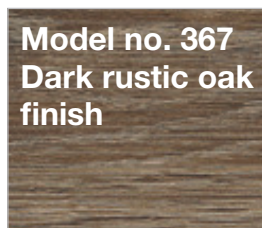

Model no. 367
Dark rustic oak
finish