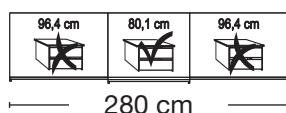

**Plinth partition**

150 cm

200 cm

225 cm

250 cm

280 cm

300 cm

Sales  
Promotion**Miami plus.**

Independent / non HDI

BLANK PRICE LIST

valid until 28.02.2022

**Sliding-door wardrobes, Height 217 cm**  
 without cornice, handle ledges in chrome
**Interior:**

2 adjustable shelves, 1 clothes rail

Description		Width in cm	Art. no.	GBP
	Wooden doors in carcase colour, <b>Pebble grey glass doors</b>			
	2 doors 1 glass door left	150	<b>677</b>	
	2 doors 1 glass door right	150	<b>678</b>	
	2 doors 2 glass doors	150	<b>679</b>	
	2 doors 1 glass door left	200	<b>680</b>	
	2 doors 1 glass door right	200	<b>681</b>	
	2 doors 2 glass doors	200	<b>682</b>	
	3 doors 1 centre glass door	225	<b>683</b>	
	3 doors 3 glass doors	225	<b>684</b>	
	3 doors 1 centre glass door	250	<b>685</b>	
	3 doors 3 glass doors	250	<b>686</b>	
	3 doors 1 centre glass door	280	<b>687</b>	
	3 doors 3 glass doors	280	<b>688</b>	
	3 doors 1 centre glass door	300	<b>689</b>	
	3 doors 3 glass doors	300	<b>690</b>	

**Plinth partition**

Sales  
Promotion**Miami plus.**

Independent / non HDI

BLANK PRICE LIST

valid until 28.02.2022

**Sliding-door wardrobes, Height 217 cm**  
 without cornice, handle ledges in chrome
**Interior:**