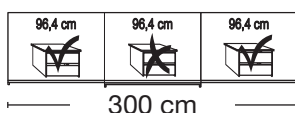

**Plinth partition**

150 cm

200 cm

225 cm

250 cm

280 cm

300 cm

Sales  
Promotion**Miami plus.**

Independent / non HDI

BLANK PRICE LIST

valid until 28.02.2022

**Sliding-door wardrobes, Height 217 cm**  
 without cornice, handle ledges in chrome
**Interior:**

2 adjustable shelves, 1 clothes rail

Description		Width in cm	Art. no.	GBP
	Wooden doors in carcase colour, <b>Pebble grey glass doors</b>			
	2 doors 1 glass door left	150	<b>677</b>	
	2 doors 1 glass door right	150	<b>678</b>	
	2 doors 2 glass doors	150	<b>679</b>	
	2 doors 1 glass door left	200	<b>680</b>	
	2 doors 1 glass door right	200	<b>681</b>	
	2 doors 2 glass doors	200	<b>682</b>	
	3 doors 1 centre glass door	225	<b>683</b>	
	3 doors 3 glass doors	225	<b>684</b>	
	3 doors 1 centre glass door	250	<b>685</b>	
	3 doors 3 glass doors	250	<b>686</b>	
	3 doors 1 centre glass door	280	<b>687</b>	
	3 doors 3 glass doors	280	<b>688</b>	
	3 doors 1 centre glass door	300	<b>689</b>	
	3 doors 3 glass doors	300	<b>690</b>	

**Plinth partition**

Sales  
Promotion**Miami plus.**

Independent / non HDI

BLANK PRICE LIST

valid until 28.02.2022

**Sliding-door wardrobes, Height 217 cm**  
 without cornice, handle ledges in chrome
**Interior:**