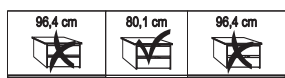

**Plinth partition**

150 cm

200 cm

225 cm

250 cm

280 cm

300 cm

Sales  
Promotion**Miami plus.**

Independent / non HDI

BLANK PRICE LIST

valid until 28.02.2022

**Sliding-door wardrobes, Height 217 cm**  
 without cornice, handle ledges in chrome
**Interior:**

2 adjustable shelves, 1 clothes rail

Description		Width in cm	Art. no.	GBP
	Wooden doors in carcase colour, <b>Pebble grey glass doors</b>			
	2 doors 1 glass door left	150	<b>677</b>	
	2 doors 1 glass door right	150	<b>678</b>	
	2 doors 2 glass doors	150	<b>679</b>	
	2 doors 1 glass door left	200	<b>680</b>	
	2 doors 1 glass door right	200	<b>681</b>	
	2 doors 2 glass doors	200	<b>682</b>	
	3 doors 1 centre glass door	225	<b>683</b>	
	3 doors 3 glass doors	225	<b>684</b>	
	3 doors 1 centre glass door	250	<b>685</b>	
	3 doors 3 glass doors	250	<b>686</b>	
	3 doors 1 centre glass door	280	<b>687</b>	
	3 doors 3 glass doors	280	<b>688</b>	
	3 doors 1 centre glass door	300	<b>689</b>	
	3 doors 3 glass doors	300	<b>690</b>	