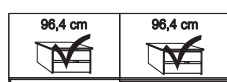

Sales
Promotion

Miami plus.

Independent / non HDI

BLANK PRICE LIST

valid until 28.02.2022

Sliding-door wardrobes, Height 217 cm
without cornice, handle ledges in chrome

Interior:

2 adjustable shelves, 1 clothes rail

Description		Width in cm	Art. no.	GBP
	Glass doors in white and crystal mirrored doors			
	2 doors 1 mirrored door left	150	276	
	2 doors 1 mirrored door right	150	277	
	2 doors 1 mirrored door left	200	278	
	2 doors 1 mirrored door right	200	279	
	3 doors 1 centred mirrored door	225	280	
	3 doors 1 centred mirrored door	250	281	
	3 doors 1 centred mirrored door	280	282	
	3 doors 1 centred mirrored door	300	283	

Plinth partition

150 cm

200 cm

225 cm

250 cm

280 cm

300 cm