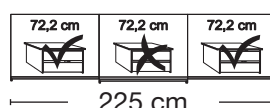

Sales
Promotion

Miami plus.

Independent / non HDI

BLANK PRICE LIST

valid until 28.02.2022

Sliding-door wardrobes, Height 217 cm
without cornice, handle ledges in chrome

Interior:

2 adjustable shelves, 1 clothes rail

Description		Width in cm	Art. no.	GBP
	Wooden doors in carcase colour, Glass doors in white			
	2 doors 1 glass door left	150	232	
	2 doors 1 glass door right	150	233	
	2 doors 2 glass doors	150	234	
	2 doors 1 glass door left	200	235	
	2 doors 1 glass door right	200	236	
	2 doors 2 glass doors	200	237	
	3 doors 1 centre glass door	225	238	
	3 doors 3 glass doors	225	239	
	3 doors 1 centre glass door	250	240	
	3 doors 3 glass doors	250	580	
	3 doors 1 centre glass door	280	241	
	3 doors 3 glass doors	280	242	
	3 doors 1 centre glass door	300	243	
	3 doors 3 glass doors	300	244	

Plinth partition