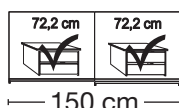

Plinth partition

150 cm