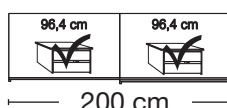

Plinth partition