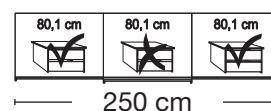

Sales
Promotion

Miami plus.

Independent / non HDI

BLANK PRICE LIST

valid until 28.02.2022

Sliding-door wardrobes, Height 217 cm
without cornice, handle ledges in chrome

Interior:

2 adjustable shelves, 1 clothes rail

Description		Width in cm	Art. no.	GBP
	Wooden and mirrored doors			
	2 doors 1 mirrored door left	150	124	
	2 doors 1 mirrored door right	150	125	
	2 doors 2 mirrored doors	150	126	
	2 doors 1 mirrored door left	200	127	
	2 doors 1 mirrored door right	200	128	
	2 doors 2 mirrored doors	200	129	
	3 doors 1 centred mirrored door	225	130	
	3 doors 3 mirrored doors	225	131	
	3 doors 1 centred mirrored door	250	132	
	3 doors 3 mirrored doors	250	133	
	3 doors 1 centred mirrored door	280	134	
	3 doors 3 mirrored doors	280	135	
	3 doors 1 centred mirrored door	300	136	
	3 doors 3 mirrored doors	300	137	

Plinth partition