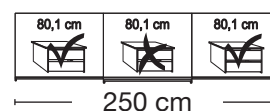

**Plinth partition**

150 cm

200 cm

225 cm

250 cm

280 cm

300 cm

Sales  
Promotion**Miami plus.**

Independent / non HDI

BLANK PRICE LIST

valid until 28.02.2022

**Sliding-door wardrobes, Height 217 cm**  
 without cornice, handle ledges in chrome
**Interior:**

2 adjustable shelves, 1 clothes rail

Description		Width in cm	Art. no.	GBP
	Wooden doors in carcase colour, <b>Pebble grey glass doors</b>			
	2 doors 1 glass door left	150	<b>677</b>	
	2 doors 1 glass door right	150	<b>678</b>	
	2 doors 2 glass doors	150	<b>679</b>	
	2 doors 1 glass door left	200	<b>680</b>	
	2 doors 1 glass door right	200	<b>681</b>	
	2 doors 2 glass doors	200	<b>682</b>	
	3 doors 1 centre glass door	225	<b>683</b>	
	3 doors 3 glass doors	225	<b>684</b>	
	3 doors 1 centre glass door	250	<b>685</b>	
	3 doors 3 glass doors	250	<b>686</b>	
	3 doors 1 centre glass door	280	<b>687</b>	
	3 doors 3 glass doors	280	<b>688</b>	
	3 doors 1 centre glass door	300	<b>689</b>	
	3 doors 3 glass doors	300	<b>690</b>	

**Plinth partition**

Sales  
Promotion**Miami plus.**

Independent / non HDI

BLANK PRICE LIST

valid until 28.02.2022

**Sliding-door wardrobes, Height 217 cm**  
 without cornice, handle ledges in chrome
**Interior:**