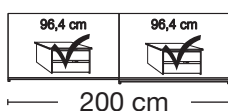

**Plinth partition**

150 cm

200 cm

225 cm

250 cm

280 cm

300 cm

Sales  
Promotion**Miami plus.**

Independent / non HDI

BLANK PRICE LIST

valid until 28.02.2022

**Sliding-door wardrobes, Height 217 cm**  
 without cornice, handle ledges in chrome
**Interior:**

2 adjustable shelves, 1 clothes rail

Description		Width in cm	Art. no.	GBP
	Wooden doors in carcase colour, <b>Pebble grey glass doors</b>			
	2 doors 1 glass door left	150	<b>677</b>	
	2 doors 1 glass door right	150	<b>678</b>	
	2 doors 2 glass doors	150	<b>679</b>	
	2 doors 1 glass door left	200	<b>680</b>	
	2 doors 1 glass door right	200	<b>681</b>	
	2 doors 2 glass doors	200	<b>682</b>	
	3 doors 1 centre glass door	225	<b>683</b>	
	3 doors 3 glass doors	225	<b>684</b>	
	3 doors 1 centre glass door	250	<b>685</b>	
	3 doors 3 glass doors	250	<b>686</b>	
	3 doors 1 centre glass door	280	<b>687</b>	
	3 doors 3 glass doors	280	<b>688</b>	
	3 doors 1 centre glass door	300	<b>689</b>	
	3 doors 3 glass doors	300	<b>690</b>	

**Plinth partition**

Sales  
Promotion**Miami plus.**

Independent / non HDI

BLANK PRICE LIST

valid until 28.02.2022

**Sliding-door wardrobes, Height 217 cm**  
 without cornice, handle ledges in chrome
**Interior:**