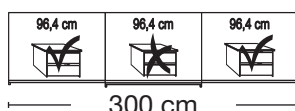

Sales
Promotion

Miami plus.

Independent / non HDI

BLANK PRICE LIST

valid until 28.02.2022

Sliding-door wardrobes, Height 217 cm
without cornice, handle ledges in chrome

Interior:

2 adjustable shelves, 1 clothes rail

Description		Width in cm	Art. no.	GBP
	Wooden doors in carcase colour, Glass doors in white			
	2 doors 1 glass door left	150	232	
	2 doors 1 glass door right	150	233	
	2 doors 2 glass doors	150	234	
	2 doors 1 glass door left	200	235	
	2 doors 1 glass door right	200	236	
	2 doors 2 glass doors	200	237	
	3 doors 1 centre glass door	225	238	
	3 doors 3 glass doors	225	239	
	3 doors 1 centre glass door	250	240	
	3 doors 3 glass doors	250	580	
	3 doors 1 centre glass door	280	241	
	3 doors 3 glass doors	280	242	
	3 doors 1 centre glass door	300	243	
	3 doors 3 glass doors	300	244	

Plinth partition