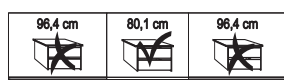

**Plinth partition**

150 cm

200 cm

225 cm

250 cm

280 cm

300 cm

Sales  
Promotion**Miami plus.**

Independent / non HDI

BLANK PRICE LIST

valid until 28.02.2022

**Sliding-door wardrobes, Height 217 cm**  
 without cornice, handle ledges in chrome
**Interior:**

2 adjustable shelves, 1 clothes rail

Description		Width in cm	Art. no.	GBP
	<b>Glass doors in pebble grey and crystal mirrored doors</b>			
	2 doors 1 mirrored door left	150	<b>513</b>	
	2 doors 1 mirrored door right	150	<b>514</b>	
	2 doors 1 mirrored door left	200	<b>515</b>	
	2 doors 1 mirrored door right	200	<b>516</b>	
	3 doors 1 centred mirrored door	225	<b>517</b>	
	3 doors 1 centred mirrored door	250	<b>518</b>	
	3 doors 1 centred mirrored door	280	<b>519</b>	
	3 doors 1 centred mirrored door	300	<b>520</b>	