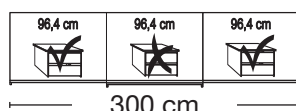

Sales
Promotion

Miami plus.

Independent / non HDI

BLANK PRICE LIST

valid until 28.02.2022

Sliding-door wardrobes, Height 217 cm
without cornice, handle ledges in chrome

Interior:

2 adjustable shelves, 1 clothes rail

Description		Width in cm	Art. no.	GBP
	Wooden and mirrored doors			
	2 doors 1 mirrored door left	150	124	
	2 doors 1 mirrored door right	150	125	
	2 doors 2 mirrored doors	150	126	
	2 doors 1 mirrored door left	200	127	
	2 doors 1 mirrored door right	200	128	
	2 doors 2 mirrored doors	200	129	
	3 doors 1 centred mirrored door	225	130	
	3 doors 3 mirrored doors	225	131	
	3 doors 1 centred mirrored door	250	132	
	3 doors 3 mirrored doors	250	133	
	3 doors 1 centred mirrored door	280	134	
	3 doors 3 mirrored doors	280	135	
	3 doors 1 centred mirrored door	300	136	
	3 doors 3 mirrored doors	300	137	

Plinth partition