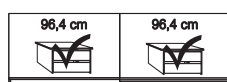

Sales
Promotion

Miami plus.

Independent / non HDI

BLANK PRICE LIST

valid until 28.02.2022

Sliding-door wardrobes, Height 217 cm
without cornice, handle ledges in chrome

Interior:

2 adjustable shelves, 1 clothes rail

Description		Width in cm	Art. no.	GBP
	Glass doors in graphite and crystal mirrored doors			
	2 doors 1 mirrored door left	150	505	
	2 doors 1 mirrored door right	150	506	
	2 doors 1 mirrored door left	200	507	
	2 doors 1 mirrored door right	200	508	
	3 doors 1 centred mirrored door	225	509	
	3 doors 1 centred mirrored door	250	510	
	3 doors 1 centred mirrored door	280	511	
	3 doors 1 centred mirrored door	300	512	

Plinth partition

150 cm

200 cm

225 cm

250 cm

280 cm

300 cm