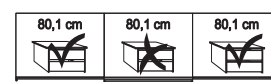

**Plinth partition**

150 cm

200 cm

225 cm

250 cm

280 cm

300 cm

Sales  
Promotion**Miami plus.**

Independent / non HDI

BLANK PRICE LIST

valid until 28.02.2022

**Sliding-door wardrobes, Height 217 cm**  
 without cornice, handle ledges in chrome
**Interior:**

2 adjustable shelves, 1 clothes rail

Description		Width in cm	Art. no.	GBP
	<b>Glass doors in pebble grey and crystal mirrored doors</b>			
	2 doors 1 mirrored door left	150	<b>513</b>	
	2 doors 1 mirrored door right	150	<b>514</b>	
	2 doors 1 mirrored door left	200	<b>515</b>	
	2 doors 1 mirrored door right	200	<b>516</b>	
	3 doors 1 centred mirrored door	225	<b>517</b>	
	3 doors 1 centred mirrored door	250	<b>518</b>	
	3 doors 1 centred mirrored door	280	<b>519</b>	
	3 doors 1 centred mirrored door	300	<b>520</b>	