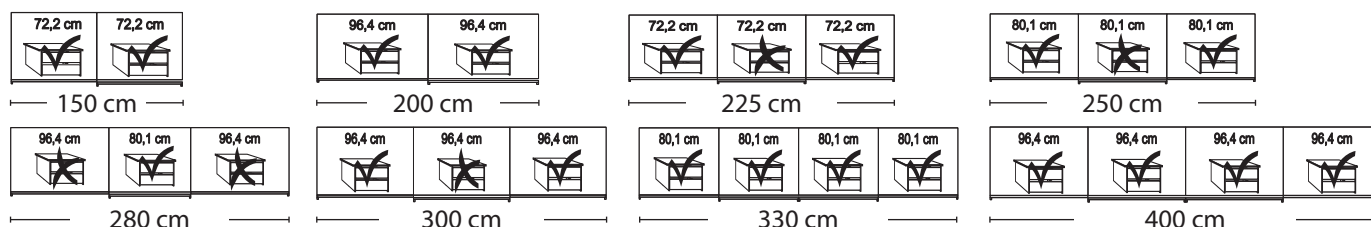

Sales
Promotion

Miami.

Independent / non HDI

BLANK PRICE LIST

valid until **28.02.2025**

Sliding-door wardrobes, Height 217 cm
without cornice, handle ledges in silver

Interior:

2 adjustable shelves, 1 clothes rail

Description	Width in cm	Plain front		Front with 2 panels		Front with 4 panels	
		Art. no.	GBP	Art. no.	GBP	Art. no.	GBP
  Art. no. 286	Wooden doors in carcase colour, glass doors in black						
	2 doors 1 glass door left	150	285	302	320		
	2 doors 1 glass door right	150	286	303	321		
  Art. no. 308	2 doors 2 glass doors	150	287	304	322		
	2 doors 1 glass door left	200	288	305	323		
	2 doors 1 glass door right	200	289	306	324		
	2 doors 2 glass doors	200	290	307	325		
	3 doors 1 centre glass door	225	291	308	326		
  Art. no. 337	3 doors 3 glass doors	225	292	309	327		
	3 doors 1 centre glass door	250	293	310	328		
	3 doors 3 glass doors	250	294	311	329		
	3 doors 1 centre glass door	280	295	312	330		
	3 doors 3 glass doors	280	296	313	331		
	3 doors 1 centre glass door	300	297	314	332		
	3 doors 3 glass doors	300	298	315	333		
- with synchronous opening	4 doors 2 centre glass doors	330	299	316	334		
	4 doors 4 glass doors	330	300	317	335		
	4 doors 2 centre glass doors	400	581	318	336		
	4 doors 4 glass doors	400	301	319	337		

Plinth partition