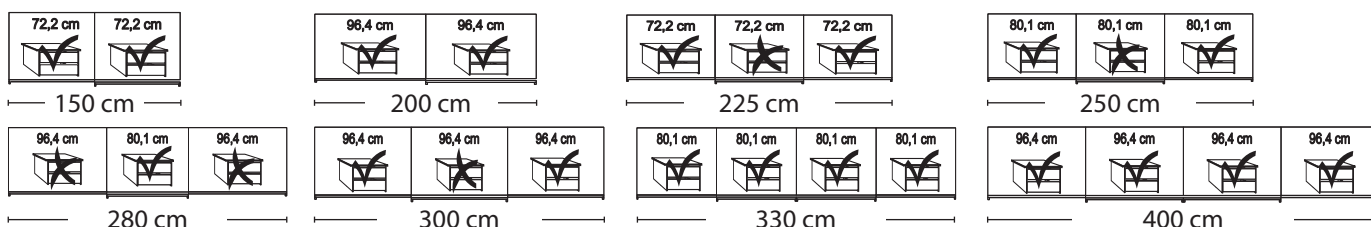

Sales
Promotion

Miami.

Independent / non HDI

BLANK PRICE LIST

valid until **28.02.2025**

Sliding-door wardrobes, Height 217 cm
without cornice, handle ledges in silver

Interior:

2 adjustable shelves, 1 clothes rail

Description	Width in cm	Plain front		Front with 2 panels		Front with 4 panels	
		Art. no.	GBP	Art. no.	GBP	Art. no.	GBP
  Art. no. 822	Wooden doors in carcass colour, Glass doors in white						
	2 doors 1 glass door left	150	818	863	881		
	2 doors 1 glass door right	150	819	864	882		
  Art. no. 871	2 doors 2 glass doors	150	820	865	883		
	2 doors 1 glass door left	200	821	866	884		
	2 doors 1 glass door right	200	822	867	885		
  Art. no. 898	2 doors 2 glass doors	200	823	868	886		
	3 doors 1 centre glass door	225	824	869	887		
	3 doors 3 glass doors	225	825	870	888		
	3 doors 1 centre glass door	250	826	871	889		
	3 doors 3 glass doors	250	827	872	890		
	3 doors 1 centre glass door	280	828	873	891		
	3 doors 3 glass doors	280	829	874	892		
- with synchronous opening	3 doors 1 centre glass door	300	857	875	893		
	3 doors 3 glass doors	300	858	876	894		
	4 doors 2 centre glass doors	330	859	877	895		
	4 doors 4 glass doors	330	860	878	896		
	4 doors 2 centre glass doors	400	861	879	897		
4 doors 4 glass doors	400	862	880	898			

Plinth partition