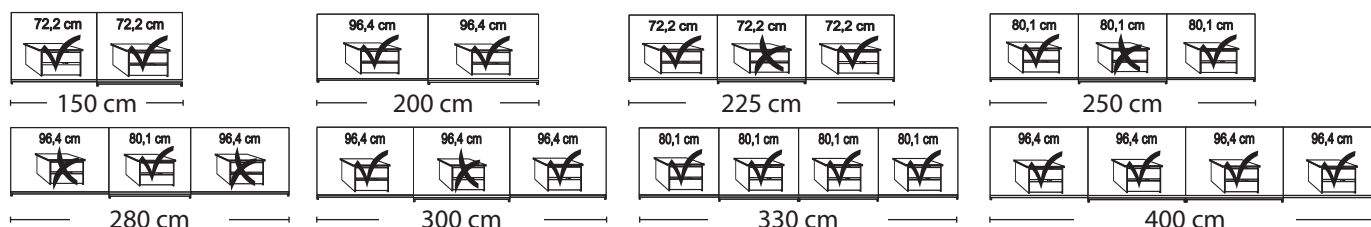

Description	Width in cm	Plain front		Front with 2 panels		Front with 4 panels		
		Art. no.	GBP	Art. no.	GBP	Art. no.	GBP	
 Art. no. 100 Wooden doors in carcass colour	2 doors	150	100			108		116
	2 doors	200	101			109		117
	3 doors	225	102			110		118
	3 doors	250	103			111		119
	3 doors	280	104			112		120
	3 doors	300	105			113		121
- with synchronous opening	4 doors	330	106			114		122
	4 doors	400	107			115		123

Plinth partition

Sales
Promotion**Miami.**

Independent / non HDI

BLANK PRICE LISTvalid until **28.02.2025**
Sliding-door wardrobes, Height 217 cm
 without cornice, handle ledges in silver
Interior:

2 adjustable shelves, 1 clothes rail

Description	Width in cm	Plain front		Front with 2 panels		Front with 4 panels	
		Art. no.	GBP	Art. no.	GBP	Art. no.	GBP
Wooden and mirrored doors							
 Art. no. 125	2 doors 1 mirrored door left	150	124		142		160
	2 doors 1 mirrored door right	150	125		143		161
	2 doors 2 mirrored doors	150	126		144		162
 Art. no. 148	2 doors 1 mirrored door left	200	127		145		163
	2 doors 1 mirrored door right	200	128		146		164
	2 doors 2 mirrored doors	200	129		147		165
	3 doors 1 centre mirrored door	225	130		148		166
	3 doors 3 mirrored doors	225	131		149		167
	3 doors 1 centre mirrored door	250	132		150		168
 Art. no. 177	3 doors 3 mirrored doors	250	133		151		169
	3 doors 1 centre mirrored door	280	134		152		170
	3 doors 3 mirrored doors	280	135		153		171
	3 doors 1 centre mirrored door	300	136		154		172
	3 doors 3 mirrored doors	300	137		155		173
	4 doors 2 centre mirrored doors	330	138		156		174
- with synchronous opening	4 doors 4 mirrored doors	330	139		157		175
	4 doors 2 centre mirrored doors	400	140		158		176
	4 doors 4 mirrored doors	400	141		159		177

Plinth partition

Sales Promotion

Miami.

Independent / non HDI
BLANK PRICE LIST
 valid until **28.02.2025**

Sliding-door wardrobes, Height 217 cm without cornice, handle ledges in silver

Interior:
 2 adjustable shelves, 1 clothes rail