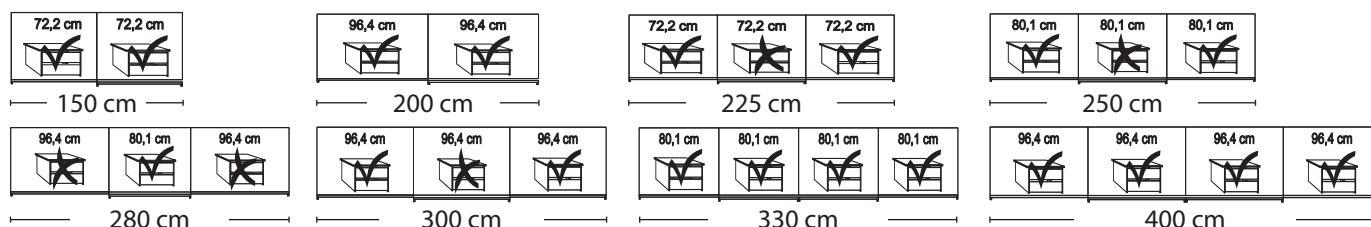

Sales
Promotion

Miami.

Independent / non HDI

BLANK PRICE LIST

valid until **28.02.2025**

Sliding-door wardrobes, Height 236 cm
without cornice, handle ledges in silver

Interior:

2 adjustable shelves, 1 clothes rail

Description	Width in cm	Plain front		Front with 2 panels		Front with 4 panels	
		Art. no.	GBP	Art. no.	GBP	Art. no.	GBP
  Art. no. 338	Wooden doors in carcass colour						
	2 doors	150	338		346		354
	2 doors	200	339		347		355
	3 doors	225	340		348		356
	3 doors	250	341		349		357
	3 doors	280	342		350		358
	3 doors	300	343		351		359
- with synchronous opening	4 doors	330	344		352		360
	4 doors	400	345		353		361

Plinth partition