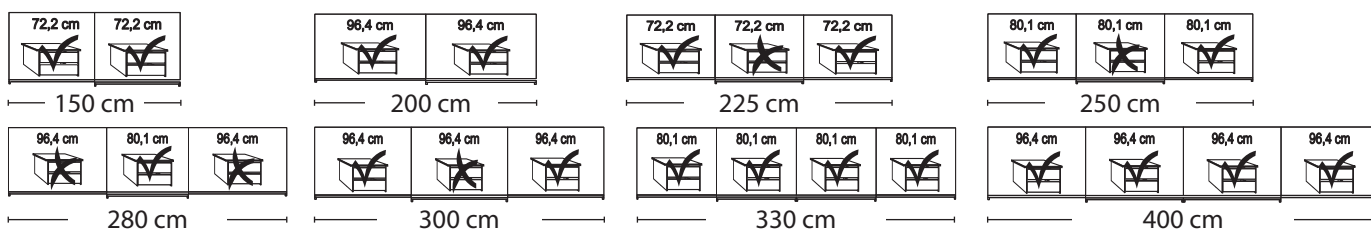

Plinth partition

Sliding-door wardrobes, Height 236 cm without cornice, handle ledges in silver

Interior:
2 adjustable shelves, 1 clothes rail

Description	Width in cm	Plain front		Front with 2 panels		Front with 4 panels		
		Art. no.	GBP	Art. no.	GBP	Art. no.	GBP	
Wooden doors and mirrored doors								
 Art. no. 363	2 doors 1 mirrored door left	150	362		380		400	
	2 doors 1 mirrored door right	150	363		381		401	
	2 doors 2 mirrored doors	150	364		382		402	
 Art. no. 388	2 doors 1 mirrored door left	200	365		383		403	
	2 doors 1 mirrored door right	200	366		384		404	
	2 doors 2 mirrored doors	200	367		385		405	
	3 doors 1 mirrored door	225	368		386		406	
	3 doors 3 mirrored doors	225	369		387		407	
	3 doors 1 mirrored door	250	370		388		408	
 Art. no. 417	3 doors 2 mirrored doors	250	371		389		409	
	3 doors 1 mirrored door	280	372		390		410	
	3 doors 3 mirrored doors	280	373		391		411	
	3 doors 1 mirrored door	300	374		392		412	
	3 doors 3 mirrored doors	300	375		393		413	
	- with synchronous opening	4 doors 2 mirrored doors	330	376		394		414
		4 doors 4 mirrored doors	330	377		395		415
4 doors 2 mirrored doors		400	378		396		416	
4 doors 4 mirrored doors		400	379		397		417	

Plinth partition

Sliding-door wardrobes, Height 236 cm
without cornice, handle ledges in silver

Interior:
2 adjustable shelves, 1 clothes rail

Description	Width in cm	Plain front		Front with 2 panels		Front with 4 panels	
		Art. no.	GBP	Art. no.	GBP	Art. no.	GBP
 Art. no. 582 Wooden doors in white	2 doors	150	582		590		598
	2 doors	200	583		591		599
	3 doors	225	584		592		600
	3 doors	250	585		593		601
	3 doors	280	586		594		602
	3 doors	300	587		595		603
	- with synchronous opening	4 doors	330	588		596	
4 doors		400	589		597		605