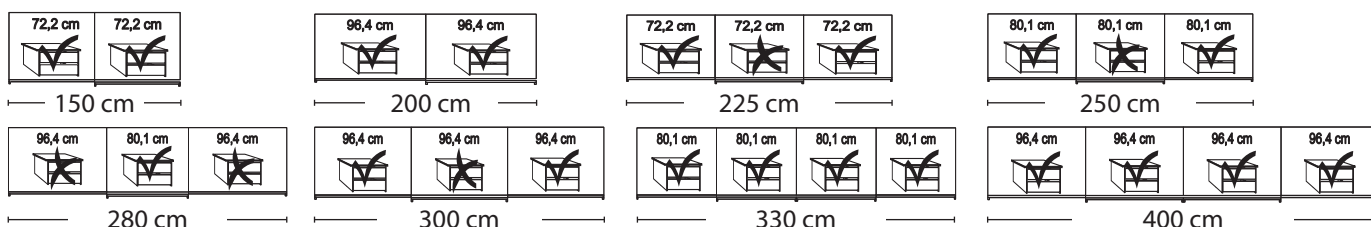

Plinth partition

Sliding-door wardrobes, Height 236 cm
without cornice, handle ledges in silver

Interior:
2 adjustable shelves, 1 clothes rail

Description	Width in cm	Plain front		Front with 2 panels		Front with 4 panels	
		Art. no.	GBP	Art. no.	GBP	Art. no.	GBP
 Art. no. 582 Wooden doors in white	2 doors	150	582		590		598
	2 doors	200	583		591		599
	3 doors	225	584		592		600
	3 doors	250	585		593		601
	3 doors	280	586		594		602
	3 doors	300	587		595		603
	- with synchronous opening	4 doors	330	588		596	
4 doors		400	589		597		605

Plinth partition

Sliding-door wardrobes, Height 236 cm without cornice, handle ledges in silver

Interior:

2 adjustable shelves, 1 clothes rail

Description	Width in cm	Plain front		Front with 2 panels		Front with 4 panels	
		Art. no.	GBP	Art. no.	GBP	Art. no.	GBP
 Art. no. 607	Wooden doors in white and mirrored doors						
	2 doors	1 mirrored door left	150	606		624	642
	2 doors	1 mirrored door right	150	607		625	643
 Art. no. 630	2 doors	2 mirrored doors	150	608		626	644
	2 doors	1 mirrored door left	200	609		627	645
	2 doors	1 mirrored door right	200	610		628	646
	2 doors	2 mirrored doors	200	611		629	647
	3 doors	1 centre mirrored door	225	612		630	648
	3 doors	3 mirrored doors	225	613		631	649
 Art. no. 659	3 doors	3 mirrored doors	250	614		632	650
	3 doors	1 centre mirrored door	250	615		633	651
	3 doors	1 centre mirrored door	280	616		634	652
	3 doors	3 mirrored doors	280	617		635	653
	3 doors	1 centre mirrored door	300	618		636	654
	3 doors	3 mirrored doors	300	619		637	655
	- with synchronous opening	4 doors	2 centre mirrored doors	330	620		638
4 doors		4 mirrored doors	330	621		639	657
4 doors		2 centre mirrored doors	400	622		640	658
4 doors		4 mirrored doors	400	623		641	659

Plinth partition

Sales
Promotion**Miami.**

Independent / non HDI

BLANK PRICE LISTvalid until **28.02.2025**
Sliding-door wardrobes, Height 236 cm
 without cornice, handle ledges in silver
Interior:

2 adjustable shelves, 1 clothes rail