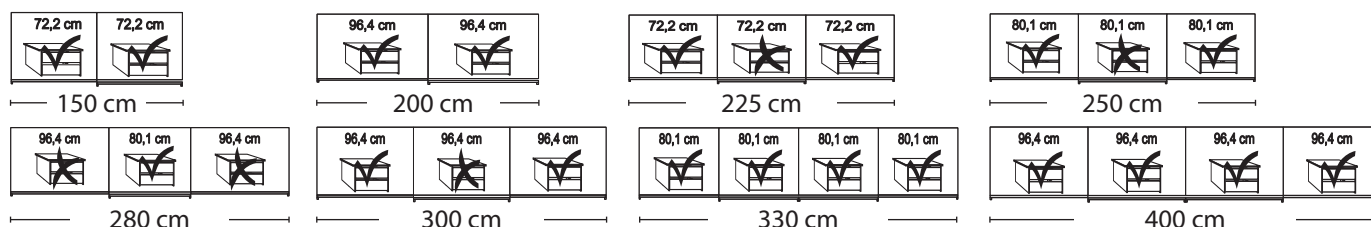

Sales
Promotion

Miami.

Independent / non HDI

BLANK PRICE LIST

valid until **28.02.2025**

Sliding-door wardrobes, Height 236 cm
without cornice, handle ledges in silver

Interior:

2 adjustable shelves, 1 clothes rail

Description	Width in cm	Plain front		Front with 2 panels		Front with 4 panels		
		Art. no.	GBP	Art. no.	GBP	Art. no.	GBP	
  Art. no. 918	Wooden doors in carcass colour, Glass doors in white							
	2 doors 1 glass door left	150	899			953	971	
	2 doors 1 glass door right	150	918			954	972	
  Art. no. 959	2 doors 2 glass doors	150	919			955	973	
	2 doors 1 glass door left	200	920			956	974	
	2 doors 1 glass door right	200	921			957	975	
	2 doors 2 glass doors	200	922			958	976	
	3 doors 1 centre glass door	225	923			959	977	
	3 doors 3 glass doors	225	924			960	978	
  Art. no. 988	3 doors 1 centre glass door	250	925			961	979	
	3 doors 3 glass doors	250	926			962	980	
	3 doors 1 centre glass door	280	942			963	981	
	3 doors 3 glass doors	280	943			964	982	
	3 doors 1 centre glass door	300	944			965	983	
	3 doors 3 glass doors	300	945			966	984	
	- with synchronous opening	4 doors 2 centre glass doors	330	946			967	985
4 doors 4 glass doors		330	947			968	986	
4 doors 2 centre glass doors		400	948			969	987	
4 doors 4 glass doors		400	949			970	988	

Plinth partition