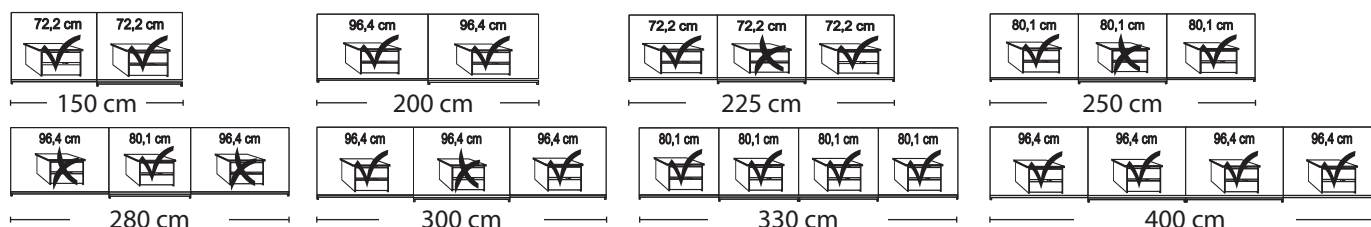

Sliding-door wardrobes, Height 236 cm
without cornice, handle ledges in silver

Interior:
2 adjustable shelves, 1 clothes rail

Description	Width in cm	Plain front		Front with 2 panels		Front with 4 panels		
		Art. no.	GBP	Art. no.	GBP	Art. no.	GBP	
  Art. no. 582 Wooden doors in white	2 doors	150	582		590		598	
	2 doors	200	583		591		599	
	3 doors	225	584		592		600	
	3 doors	250	585		593		601	
	3 doors	280	586		594		602	
	3 doors	300	587		595		603	
	- with synchronous opening	4 doors	330	588		596		604
4 doors		400	589		597		605	

Plinth partition