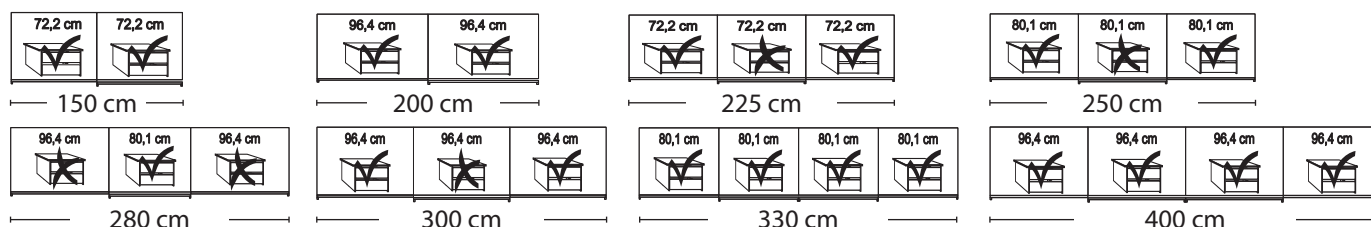

Sales
Promotion

Miami.

Independent / non HDI

BLANK PRICE LIST

valid until **28.02.2025**

Sliding-door wardrobes, Height 236 cm
without cornice, handle ledges in silver

Interior:

2 adjustable shelves, 1 clothes rail

Description	Width in cm	Plain front		Front with 2 panels		Front with 4 panels	
		Art. no.	GBP	Art. no.	GBP	Art. no.	GBP
  Art. no. 718	Wooden doors in carcass colour, glass doors in dark grey						
	2 doors 1 glass door left	150	717	735	753		
	2 doors 1 glass door right	150	718	736	754		
  Art. no. 741	2 doors 1 glass door left	200	720	738	756		
	2 doors 1 glass door right	200	721	739	757		
	2 doors 2 glass doors	200	722	740	758		
	3 doors 1 centre glass door	225	723	741	759		
  Art. no. 770	3 doors 3 glass doors	225	724	742	760		
	3 doors 1 centre glass door	250	725	743	761		
	3 doors 3 glass doors	250	726	744	762		
	3 doors 1 centre glass door	280	727	745	763		
	3 doors 3 glass doors	280	728	746	764		
	3 doors 1 centre glass door	300	729	747	765		
- with synchronous opening	3 doors 3 glass doors	300	730	748	766		
	4 doors 2 centre glass doors	330	731	749	767		
	4 doors 4 glass doors	330	732	750	768		
	4 doors 2 centre glass doors	400	733	751	769		
4 doors 4 glass doors	400	734	752	770			

Plinth partition