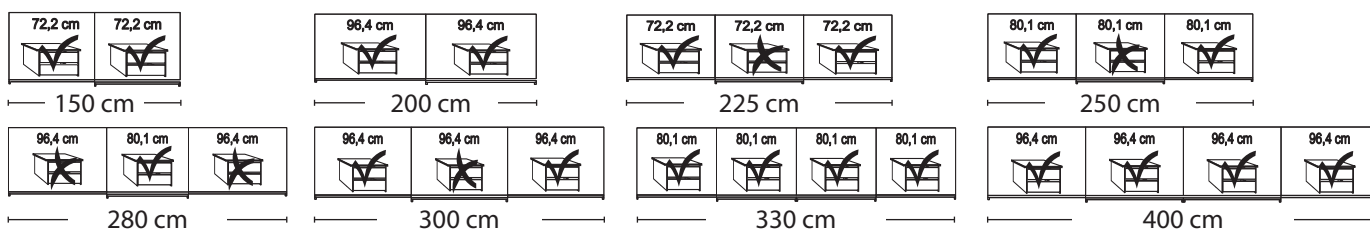

Sales Promotion

Miami.

Independent / non HDI
BLANK PRICE LIST
 valid until **28.02.2025**

Sliding-door wardrobes, Height 217 cm without cornice, handle ledges in silver

Interior:
 2 adjustable shelves, 1 clothes rail

Description	Width in cm	Plain front		Front with 2 panels		Front with 4 panels		
		Art. no.	GBP	Art. no.	GBP	Art. no.	GBP	
 Art. no. 100 Wooden doors in carcass colour	2 doors	150	100			108		116
	2 doors	200	101			109		117
	3 doors	225	102			110		118
	3 doors	250	103			111		119
	3 doors	280	104			112		120
	3 doors	300	105			113		121
- with synchronous opening	4 doors	330	106			114		122
	4 doors	400	107			115		123

Plinth partition

Sales
Promotion**Miami.**

Independent / non HDI

BLANK PRICE LISTvalid until **28.02.2025**
Sliding-door wardrobes, Height 217 cm
 without cornice, handle ledges in silver
Interior:

2 adjustable shelves, 1 clothes rail