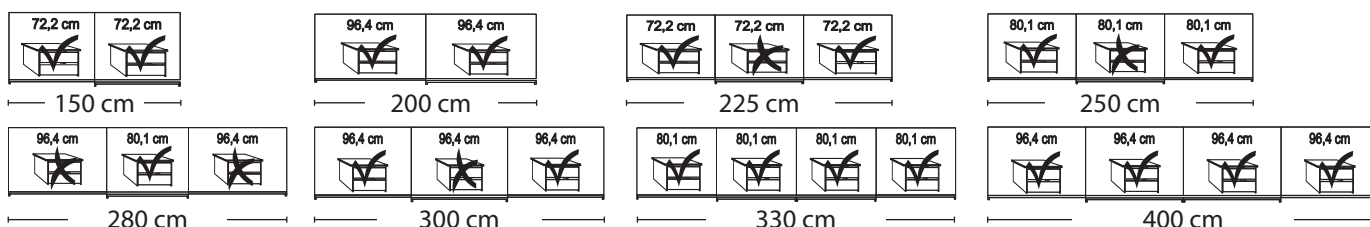

Sales
Promotion

Miami.

Independent / non HDI

BLANK PRICE LIST

valid until **28.02.2025**

Sliding-door wardrobes, Height 217 cm
without cornice, handle ledges in silver

Interior:

2 adjustable shelves, 1 clothes rail

Description	Width in cm	Plain front		Front with 2 panels		Front with 4 panels	
		Art. no.	GBP	Art. no.	GBP	Art. no.	GBP
  Art. no. 663	150	662		681		699	
	150	663		682		700	
	150	664		683		701	
  Art. no. 687	200	666		684		702	
	200	667		685		703	
	200	668		686		704	
	225	669		687		705	
  Art. no. 716	250	671		689		707	
	250	672		690		708	
	280	673		691		709	
	280	674		692		710	
	300	675		693		711	
	300	676		694		712	
- with synchronous opening	330	677		695		713	
	330	678		696		714	
	400	679		697		715	
	400	680		698		716	

Plinth partition