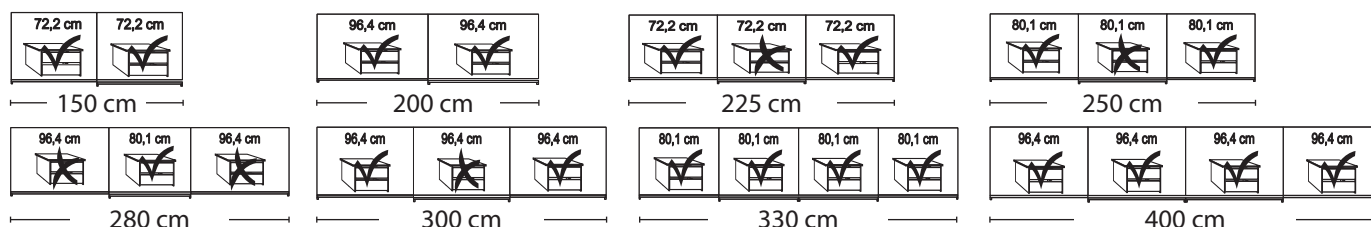

Description	Width in cm	Plain front		Front with 2 panels		Front with 4 panels	
		Art. no.	GBP	Art. no.	GBP	Art. no.	GBP
 Art. no. 010 Wooden doors in white	2 doors	150	010			018	026
	2 doors	200	011			019	027
	3 doors	225	012			020	028
	3 doors	250	013			021	029
	3 doors	280	014			022	030
	3 doors	300	015			023	031
- with synchronous opening	4 doors	330	016			024	032
	4 doors	400	017			025	033

Plinth partition

Sales
Promotion**Miami.**

Independent / non HDI

BLANK PRICE LISTvalid until **28.02.2025**
Sliding-door wardrobes, Height 217 cm
 without cornice, handle ledges in silver
Interior:

2 adjustable shelves, 1 clothes rail

Description	Width in cm	Plain front		Front with 2 panels		Front with 4 panels		
		Art. no.	GBP	Art. no.	GBP	Art. no.	GBP	
 Art. no. 035	Wooden doors in white and mirrored doors							
	2 doors 1 mirrored door left	150	034		052		070	
	2 doors 1 mirrored door right	150	035		053		071	
	2 doors 2 mirrored doors	150	036		054		072	
 Art. no. 060	2 doors 1 mirrored door left	200	037		055		073	
	2 doors 1 mirrored door right	200	038		056		074	
	2 doors 2 mirrored doors	200	039		057		075	
	3 doors 1 centre mirrored door	225	040		058		076	
	3 doors 3 mirrored doors	225	041		059		077	
	 Art. no. 087	3 doors 1 centre mirrored door	250	042		060		078
3 doors 3 mirrored doors		250	043		061		079	
3 doors 1 centre mirrored door		280	044		062		080	
3 doors 3 mirrored doors		280	045		063		081	
3 doors 1 centre mirrored door		300	046		064		082	
3 doors 3 mirrored doors		300	047		065		083	
- with synchronous opening		4 doors 2 centre mirrored doors	330	048		066		084
		4 doors 4 mirrored doors	330	049		067		085
	4 doors 2 centre mirrored doors	400	050		068		086	
	4 doors 4 mirrored doors	400	051		069		087	