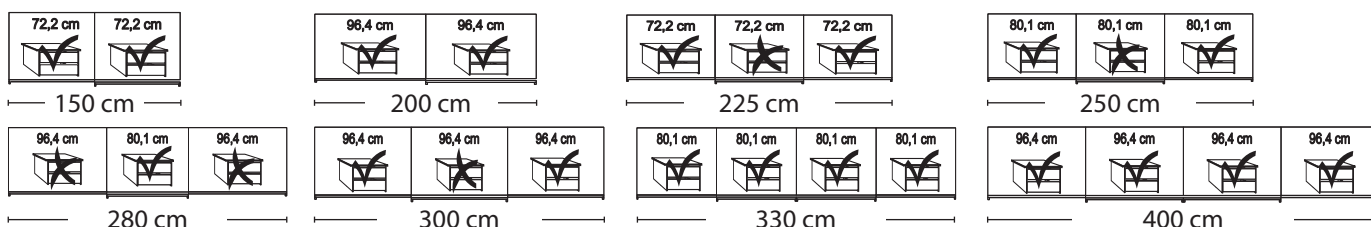

Plinth partition

Sliding-door wardrobes, Height 236 cm without cornice, handle ledges in silver

Interior:

2 adjustable shelves, 1 clothes rail

Description	Width in cm	Plain front		Front with 2 panels		Front with 4 panels	
		Art. no.	GBP	Art. no.	GBP	Art. no.	GBP
 Art. no. 527	Wooden doors in carcass colour, glass doors in black						
	2 doors 1 glass door left	150	526	544	562		
	2 doors 1 glass door right	150	527	545	563		
 Art. no. 550	2 doors 2 glass doors	150	528	546	564		
	2 doors 1 glass door left	200	529	547	565		
	2 doors 1 glass door right	200	530	548	566		
	2 doors 2 glass doors	200	531	549	567		
	3 doors 1 centre glass door	225	532	550	568		
 Art. no. 579	3 doors 3 glass doors	225	533	551	569		
	3 doors 1 centre glass door	250	534	552	570		
	3 doors 3 glass doors	250	535	553	571		
	3 doors 1 centre glass door	280	536	554	572		
	3 doors 3 glass doors	280	537	555	573		
	3 doors 1 centre glass door	300	538	556	574		
	3 doors 3 glass doors	300	539	557	575		
- with synchronous opening	4 doors 2 centre glass doors	330	540	558	576		
	4 doors 4 glass doors	330	541	559	577		
	4 doors 2 centre glass doors	400	542	560	578		
	4 doors 4 glass doors	400	543	561	579		

Plinth partition

Sales
Promotion**Miami.**

Independent / non HDI

BLANK PRICE LISTvalid until **28.02.2025**
Sliding-door wardrobes, Height 236 cm
 without cornice, handle ledges in silver
Interior:

2 adjustable shelves, 1 clothes rail