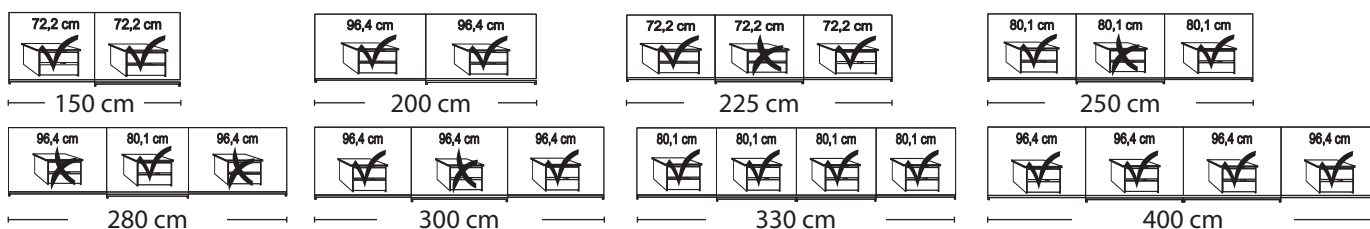

Description	Width in cm	Plain front		Front with 2 panels		Front with 4 panels	
		Art. no.	GBP	Art. no.	GBP	Art. no.	GBP
Wooden and mirrored doors							
 Art. no. 125	2 doors 1 mirrored door left	150	124		142		160
	2 doors 1 mirrored door right	150	125		143		161
	2 doors 2 mirrored doors	150	126		144		162
 Art. no. 148	2 doors 1 mirrored door left	200	127		145		163
	2 doors 1 mirrored door right	200	128		146		164
	2 doors 2 mirrored doors	200	129		147		165
	3 doors 1 centre mirrored door	225	130		148		166
	3 doors 3 mirrored doors	225	131		149		167
	3 doors 1 centre mirrored door	250	132		150		168
 Art. no. 177	3 doors 3 mirrored doors	250	133		151		169
	3 doors 1 centre mirrored door	280	134		152		170
	3 doors 3 mirrored doors	280	135		153		171
	3 doors 1 centre mirrored door	300	136		154		172
	3 doors 3 mirrored doors	300	137		155		173
	4 doors 2 centre mirrored doors	330	138		156		174
- with synchronous opening	4 doors 4 mirrored doors	330	139		157		175
	4 doors 2 centre mirrored doors	400	140		158		176
	4 doors 4 mirrored doors	400	141		159		177

Plinth partition

Sales Promotion

Miami.

Independent / non HDI
BLANK PRICE LIST
 valid until **28.02.2025**

Sliding-door wardrobes, Height 217 cm without cornice, handle ledges in silver

Interior:
 2 adjustable shelves, 1 clothes rail

Description	Width in cm	Plain front		Front with 2 panels		Front with 4 panels	
		Art. no.	GBP	Art. no.	GBP	Art. no.	GBP
 Art. no. 010 Wooden doors in white	2 doors	150	010			018	026
	2 doors	200	011			019	027
	3 doors	225	012			020	028
	3 doors	250	013			021	029
	3 doors	280	014			022	030
	3 doors	300	015			023	031
- with synchronous opening	4 doors	330	016			024	032
	4 doors	400	017			025	033

Plinth partition

Sales
Promotion**Miami.**

Independent / non HDI

BLANK PRICE LISTvalid until **28.02.2025**
Sliding-door wardrobes, Height 217 cm
 without cornice, handle ledges in silver
Interior:

2 adjustable shelves, 1 clothes rail