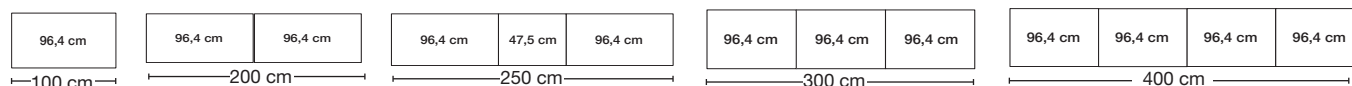

Hinged-door wardrobes without cornice

Interior:

2 shelves, 1 clothes rail per compartment

All hinged-doors incl. cushioned hinges

Description	Dimensions		Height 216 cm		Height 236 cm		
	W	D	Art. no.	GBP	Art. no.	GBP	
Front in glass pebble grey, Centre strip in bianco oak finish 2 doors	100	58	604		614		
	4 doors	200	58	605		615	
	5 doors middle angled handle	250	58	606		616	
	6 doors	300	58	607		617	
	8 doors	400	58	608		618	
Front in glass champagne, Centre strip in bianco oak finish 4 doors	200	58					
	5 doors middle angled handle	250	58				
	6 doors	300	58				
	8 doors	400	58				
	6 doors	300	58				
8 doors	400	58					
Front in glass champagne, Centre strip in bianco oak finish 2 doors	100	58	609		619		
	4 doors	200	58	610		620	
	5 doors middle angled handle	250	58	611		621	
	6 doors	300	58	612		622	
	8 doors	400	58	613		623	
Front in glass champagne, Centre strip in bianco oak finish 4 doors	200	58					
	5 doors middle angled handle	250	58				
	6 doors	300	58				
	8 doors	400	58				
	6 doors	300	58				
8 doors	400	58