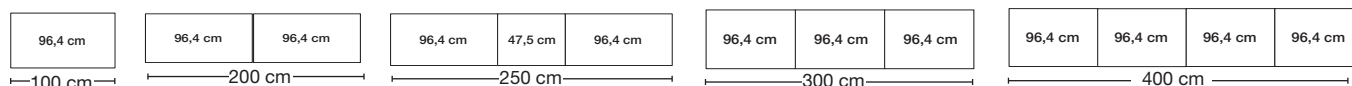

Hinged-door wardrobes without cornice

Interior:

2 shelves, 1 clothes rail per compartment

All hinged-doors incl. cushioned hinges

Description	Dimensions		Height 216 cm		Height 236 cm	
	W	D	Art. no.	GBP	Art. no.	GBP
 <p>Front in glass pebble grey, Centre strip in bianco oak finish</p> <p>2 doors</p>	100	58	604		614	
	4 doors	200	58	605		615
	5 doors middle angled handle	250	58	606		616
	6 doors	300	58	607		617
	8 doors	400	58	608		618
 <p>Front in glass champagne, Centre strip in bianco oak finish</p> <p>4 doors</p>	200	58				
	5 doors middle angled handle	250	58			
	6 doors	300	58			
	8 doors	400	58			
	 <p>6 doors</p>	300	58			
 <p>8 doors</p>	400	58				
 <p>Front in glass champagne, Centre strip in bianco oak finish</p> <p>2 doors</p>	100	58	609		619	
	4 doors	200	58	610		620
	5 doors middle angled handle	250	58	611		621
	6 doors	300	58	612		622
	8 doors	400	58	613		623
 <p>Front in glass champagne, Centre strip in bianco oak finish</p> <p>4 doors</p>	200	58				
	5 doors middle angled handle	250	58			
	6 doors	300	58			
	8 doors	400	58			
	 <p>6 doors</p>	300	58			
 <p>8 doors</p>	400	58				

Hinged-door wardrobes without cornice

Interior:

2 shelves, 1 clothes rail per compartment

All hinged-doors incl. cushioned hinges

Description	Dimensions		Height 216 cm		Height 236 cm	
	W	D	Art. no.	GBP	Art. no.	GBP
 <p>Front in glass pebble grey, Centre strip in havana finish</p> <p>2 doors</p>	100	58	624		634	
	4 doors	200	58	625		635
	5 doors middle angled handle	250	58	626		636
	6 doors	300	58	627		637
	8 doors	400	58	628		638
 <p>Front in glass champagne, Centre strip in havana finish</p> <p>2 doors</p>	100	58	629		639	
	4 doors	200	58	630		640
	5 doors middle angled handle	250	58	631		641
	6 doors	300	58	632		642
	8 doors	400	58	633		643