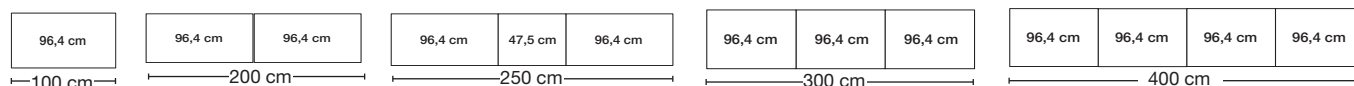

Hinged-door wardrobes without cornice

Interior:

2 shelves, 1 clothes rail per compartment

All hinged-doors incl. cushioned hinges

Description	Dimensions		Height 216 cm		Height 236 cm	
	W	D	Art. no.	GBP	Art. no.	GBP
 <p>Front in carcass colour, Centre strip in bianco oak finish</p> <p>2 doors</p>  <p>4 doors</p> <p>5 doors middle angled handle</p> <p>6 doors</p> <p>8 doors</p>  	100	58	559		569	
	200	58	560		570	
	250	58	561		571	
	300	58	562		572	
	400	58	563		573	
 <p>Front in carcass colour, Centre strip in havana finish</p> <p>2 doors</p>  <p>4 doors</p> <p>5 doors middle angled handle</p> <p>6 doors</p> <p>8 doors</p>  	100	58	574		579	
	200	58	575		580	
	250	58	576		581	
	300	58	577		582	
	400	58	578		583	
 <p>Not available in graphite finish!</p>						

Hinged-door wardrobes without cornice

Interior:

2 shelves, 1 clothes rail per compartment

All hinged-doors incl. cushioned hinges

Description	Dimensions		Height 216 cm		Height 236 cm	
	W	D	Art. no.	GBP	Art. no.	GBP
 <p>Front in glass pebble grey, Centre strip in carcass colour</p> <p>2 doors</p>  <p>4 doors</p> <p>5 doors middle angled handle</p> <p>6 doors</p> <p>8 doors</p>	100	58	584		594	
	200	58	585		595	
	250	58	586		596	
	300	58	587		597	
	400	58	588		598	
 <p>Front in glass champagne, Centre strip in carcass colour</p> <p>2 doors</p>  <p>4 doors</p> <p>5 doors middle angled handle</p> <p>6 doors</p> <p>8 doors</p>	100	58	589		599	
	200	58	590		600	
	250	58	591		601	
	300	58	592		602	
	400	58	593		603	