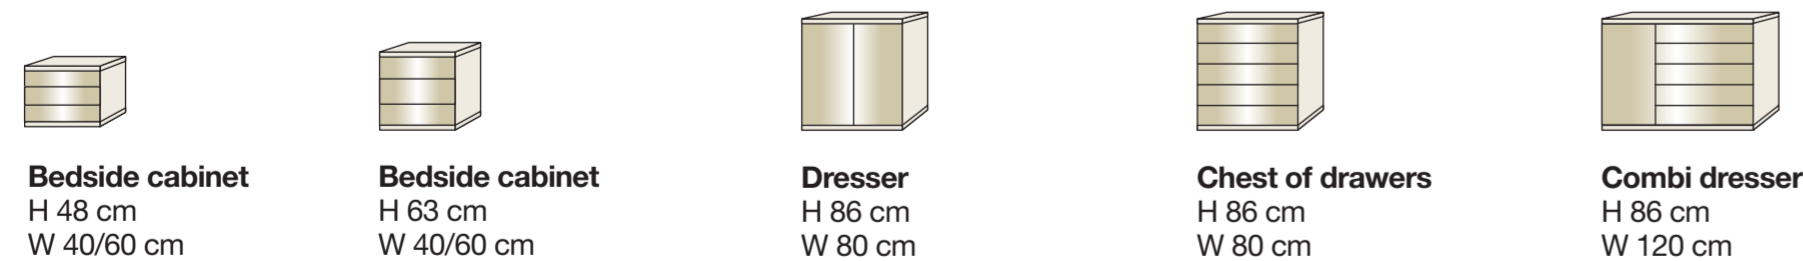

Ohio. Wardrobe accessories.

Design lights for middle panels

LED line light black

LED light black

Ohio. Bedside and chests.

Bedside cabinet and chests

front in carcase colour or coloured glass