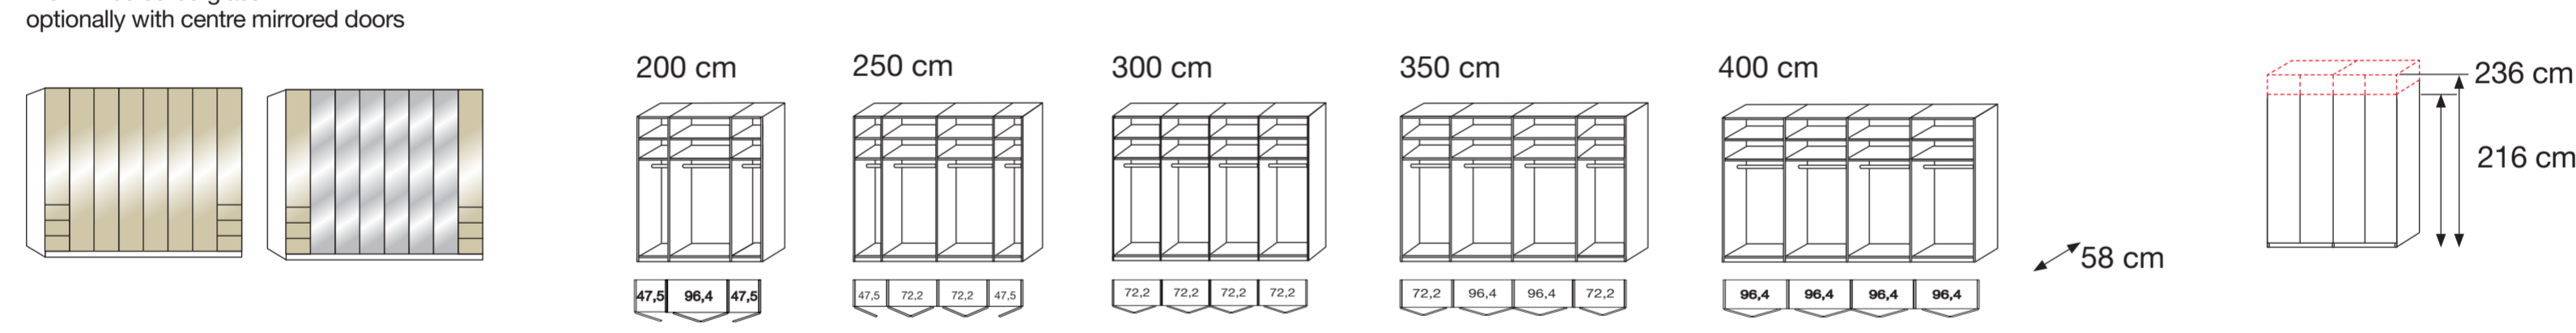

Ohio. Functional hinged-bi-fold door wardrobes.

Functional hinged-bi-fold door wardrobes with complete-pull-outs left and right (50 – 400 cm)