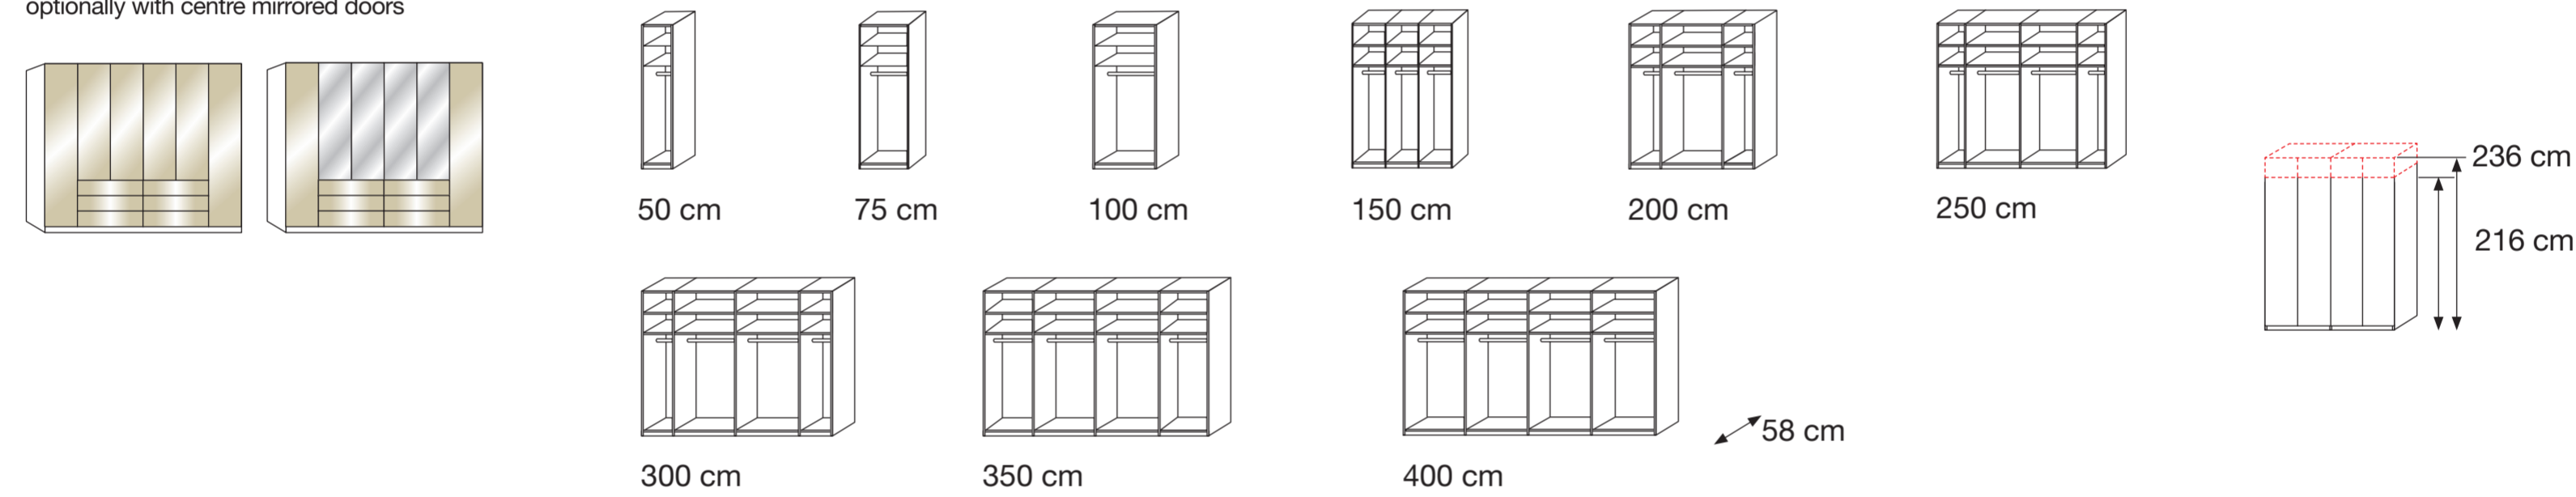

Hinged-door wardrobes with complete-pull-outs in centre (50 – 400 cm)