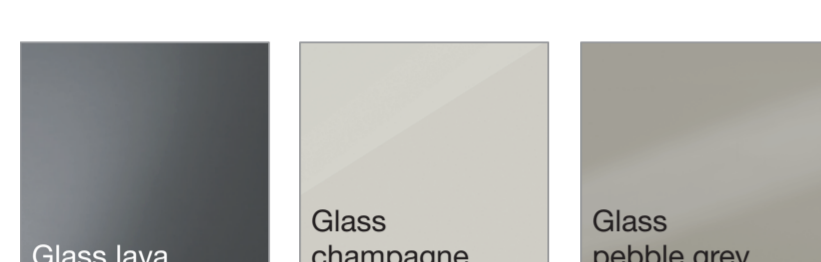

Interior colour

Handles

Front colours