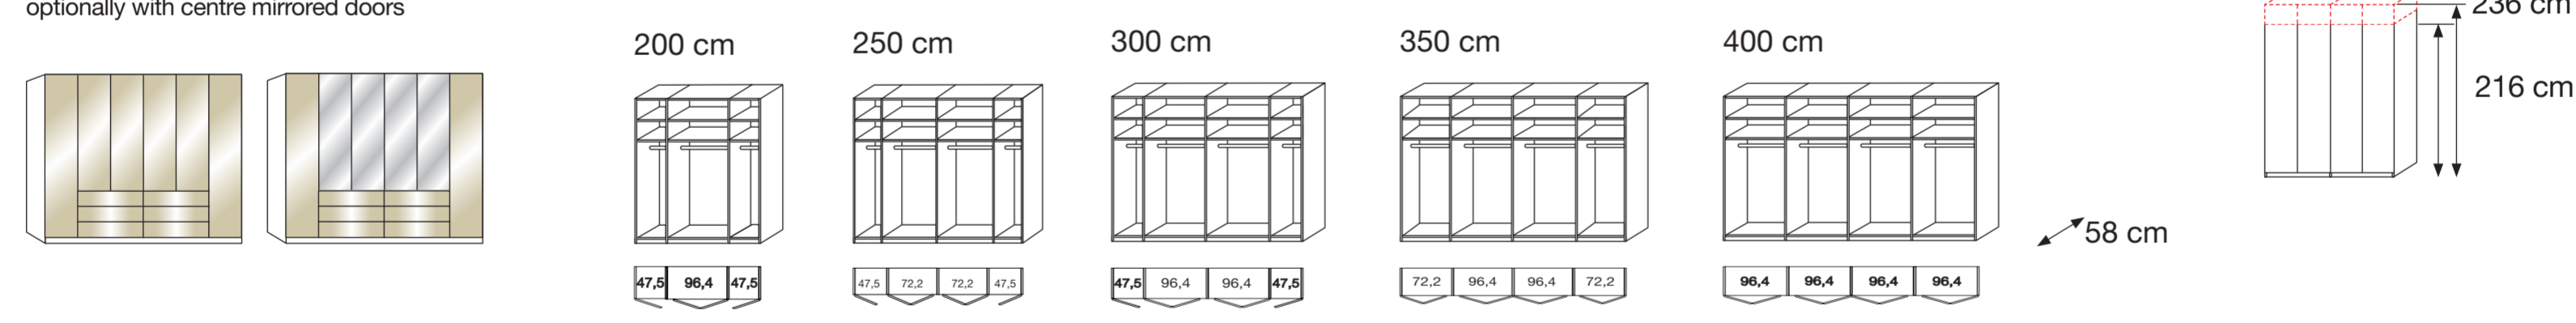

Hinged-door wardrobes with complete-pull-outs in centre (50 – 400 cm)

Ohio. Wardrobe accessories.

Design lights for middle panels

LED line light black

LED light black

Ohio. Bedside and chests.

Bedside cabinet and chests

front in carcase colour or coloured glass