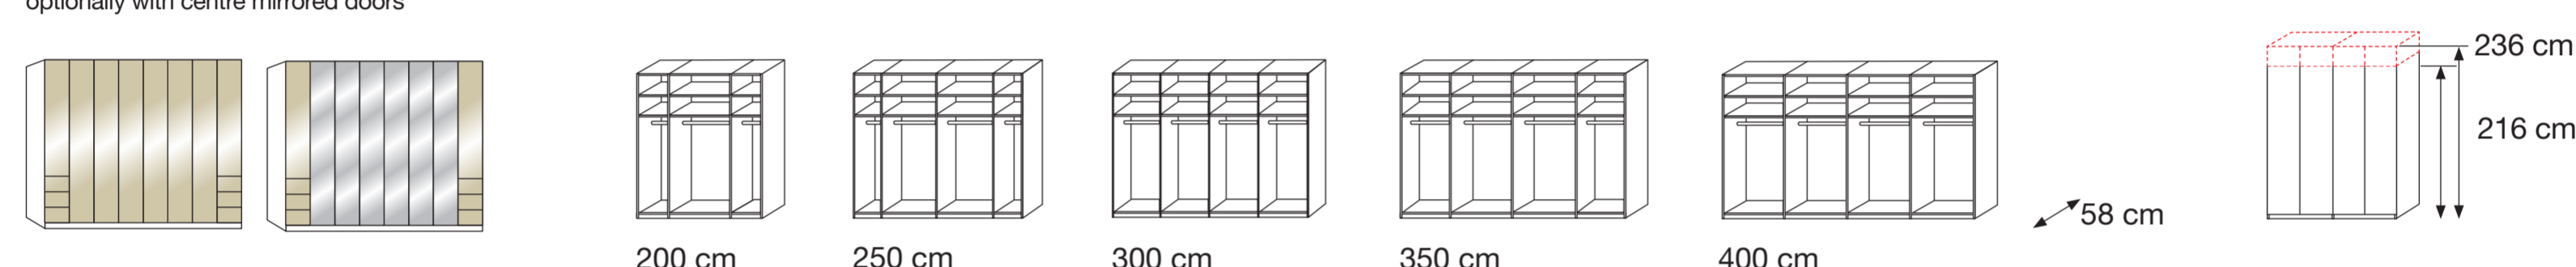

Ohio. Functional hinged-door wardrobes.

Hinged-door wardrobes with complete-pull-outs left and right (50 – 400 cm)