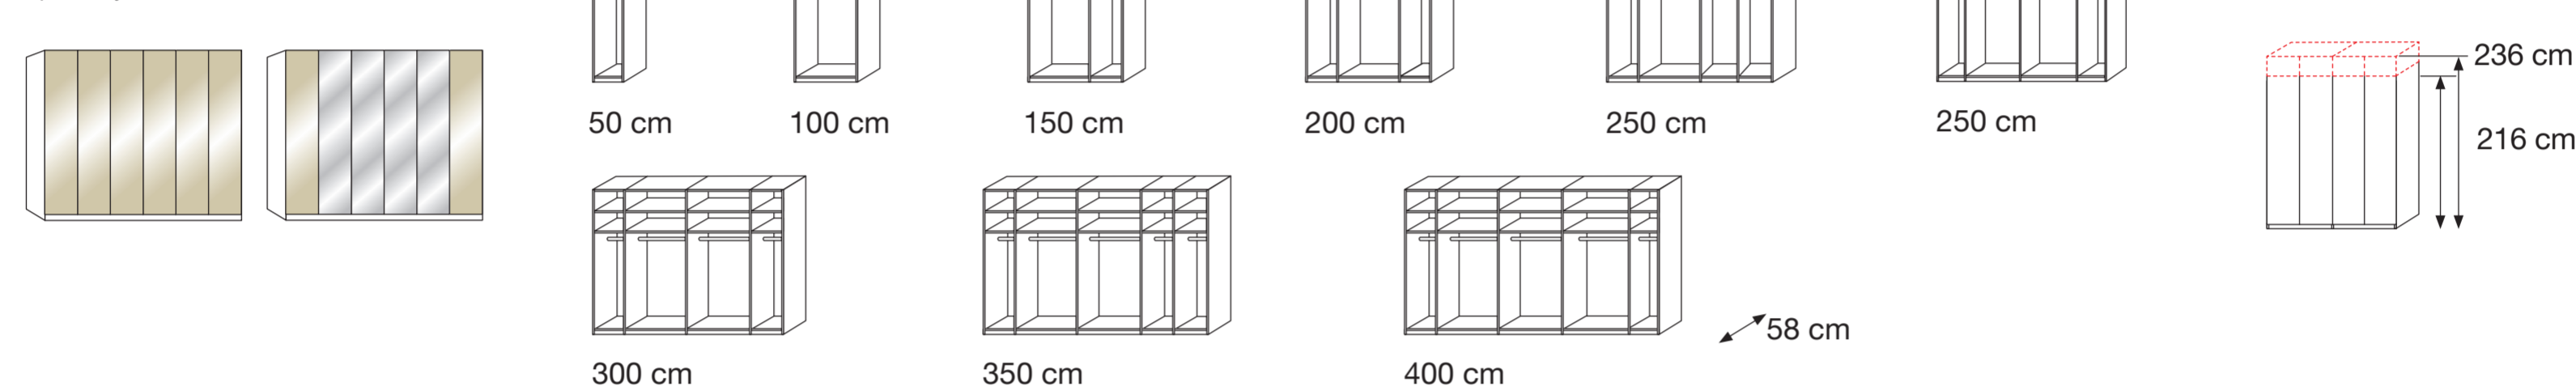

Ohio. Colour concept.

Carcase colours

Interior colour

Handles

Front colours

Mirror

Ohio. Hinged-door wardrobes.

Hinged-door wardrobes (50 – 400 cm)