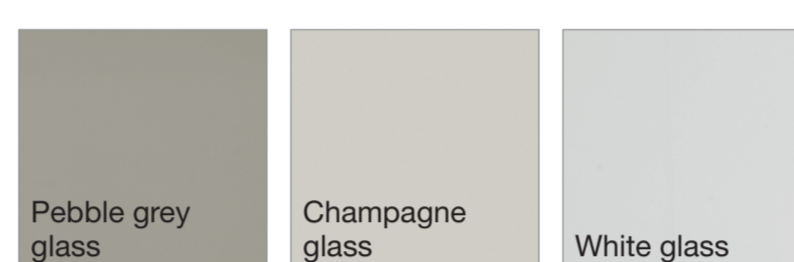

Door colours