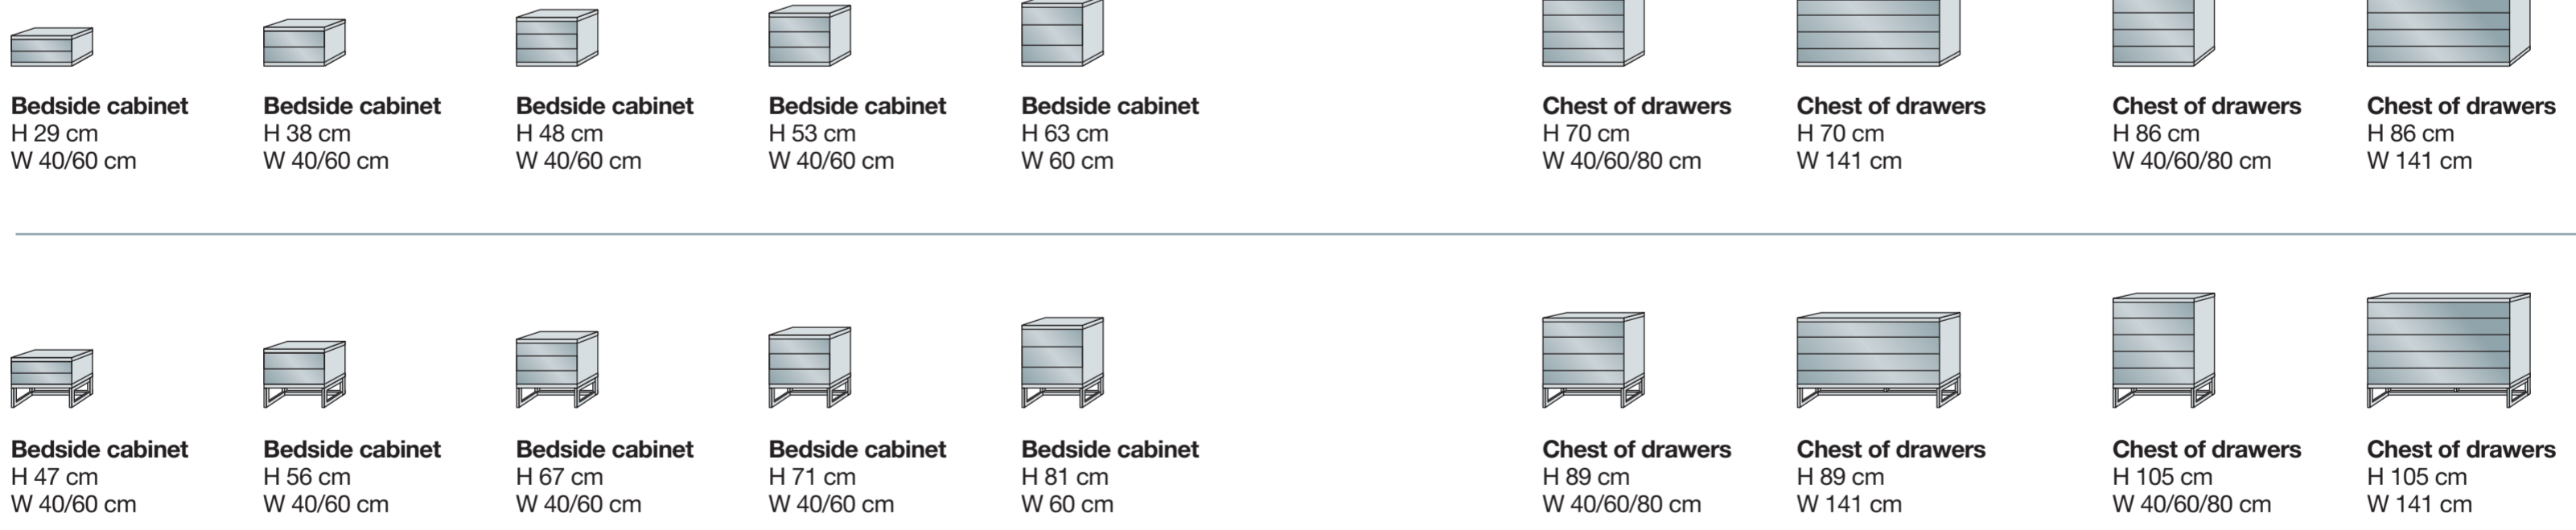

Asmara. Bedside cabinets and chests.