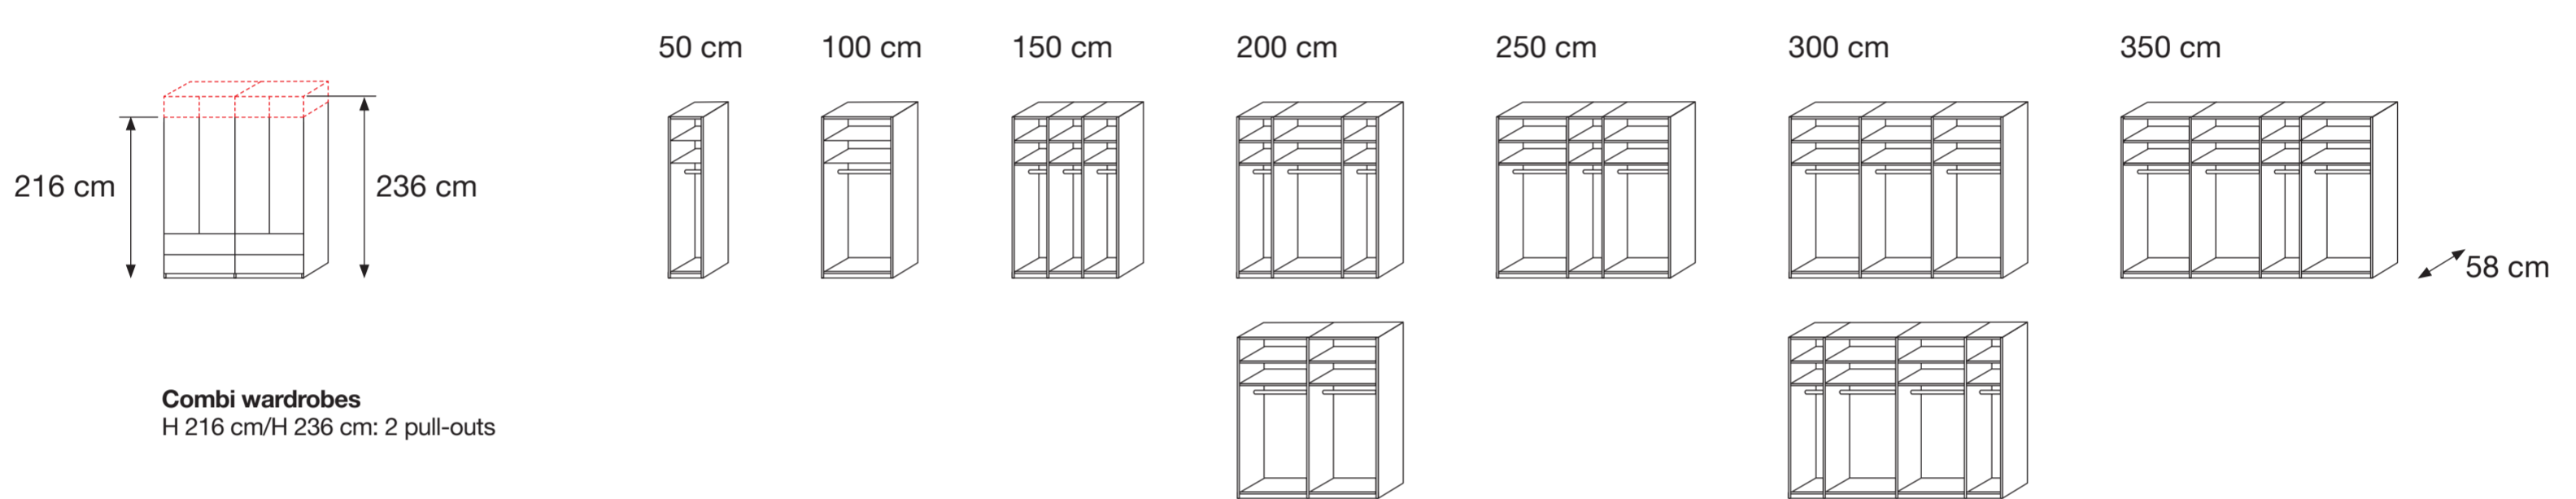

Asmara. Colour concept.

Carcase and doors

Door colours

Mirror

Interior colour

Handles and trims

Asmara. Hinged-door wardrobes.