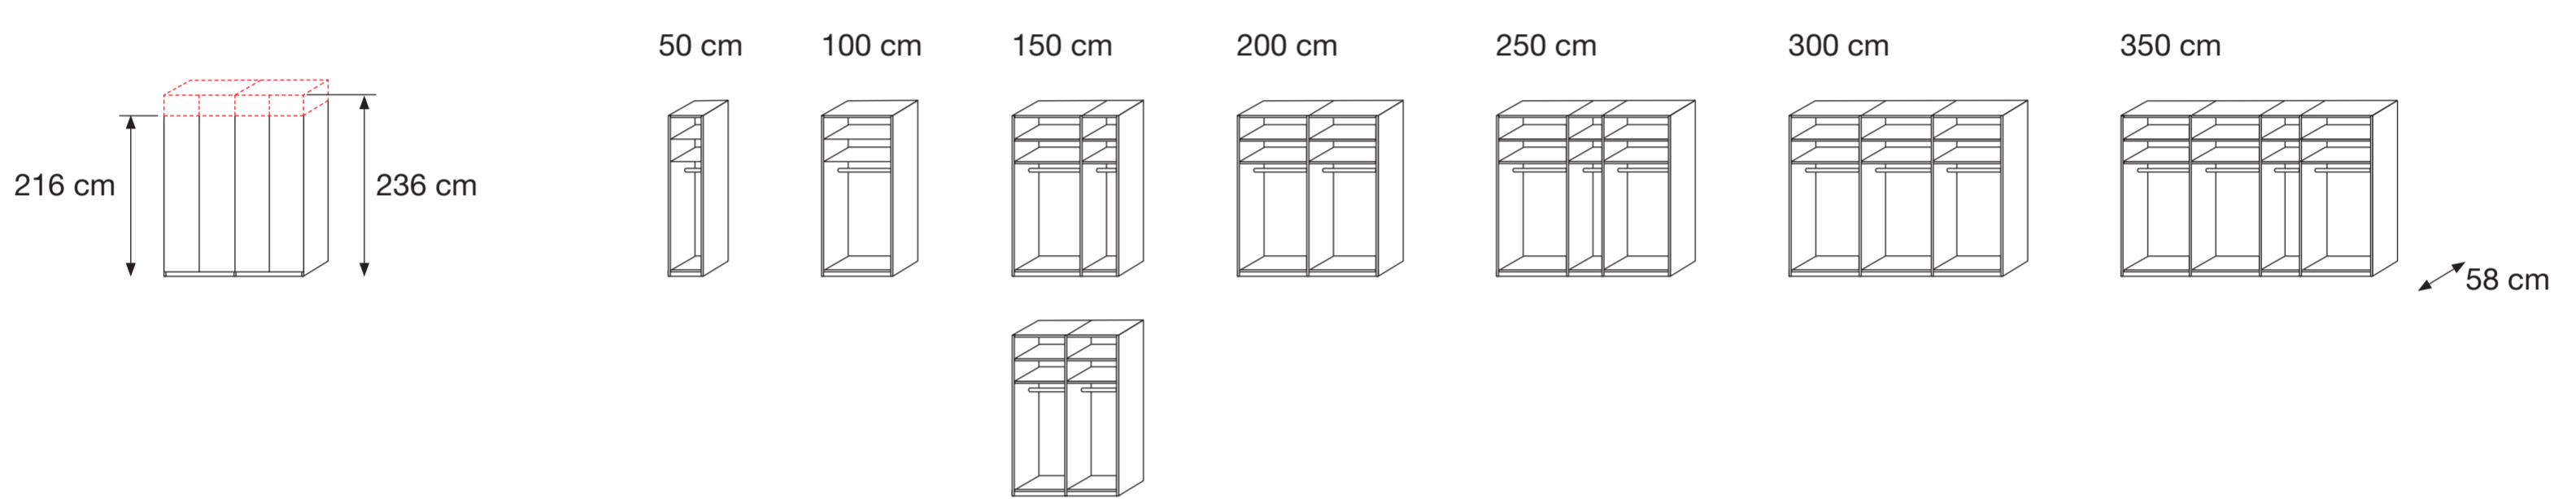

Asmara. Colour concept.

Carcase and doors

Door colours

Mirror

Interior colour

Handles and trims

Asmara. Hinged-door wardrobes.