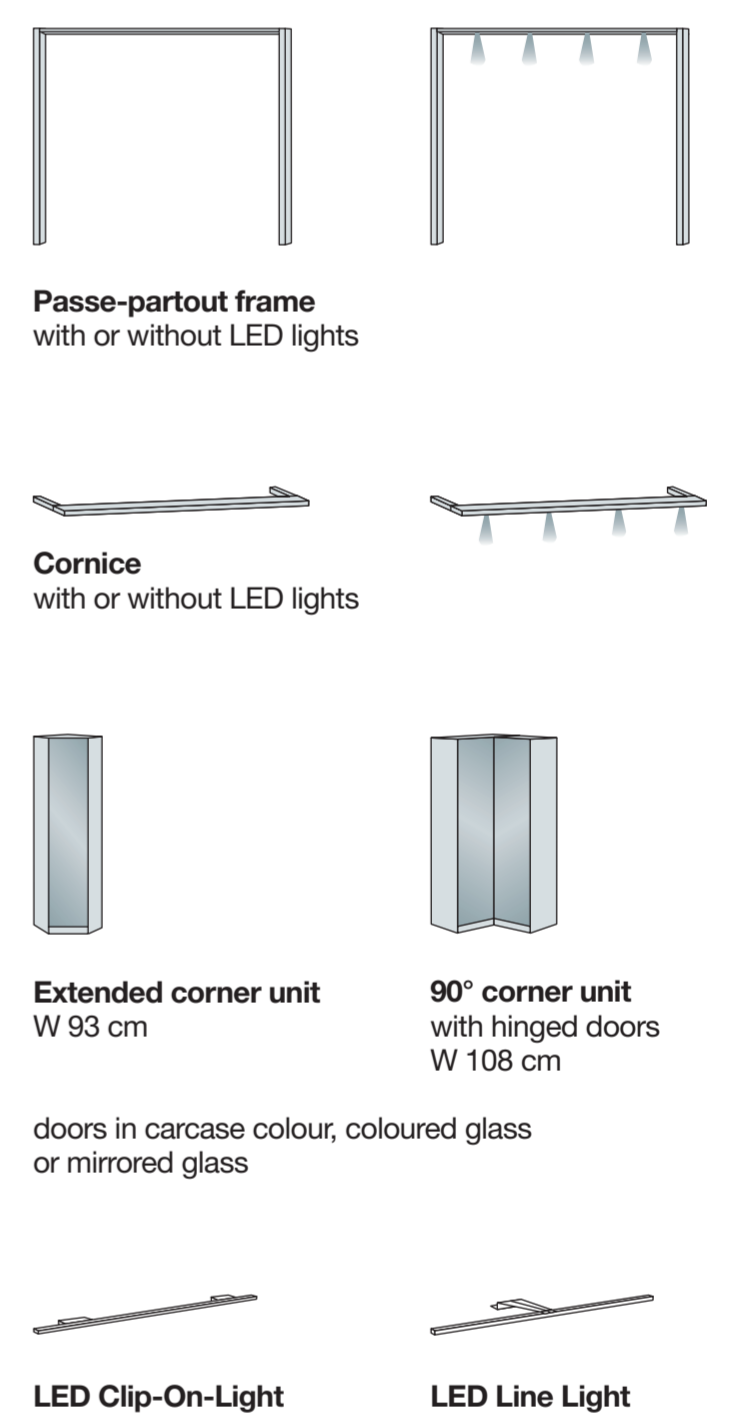

Asmara.

Asmara. Colour concept.

Carcase and doors

Door colours

Mirror

Interior colour

Handles and trims

Asmara. Hinged-door wardrobes.

Design your style.

Asmara. Beds.

Bed
headboard with cushion in faux leather pebble grey, champagne or white
W 140/150/160/180 cm

Asmara. Bedside cabinets and chests.

PROVEN QUALITY