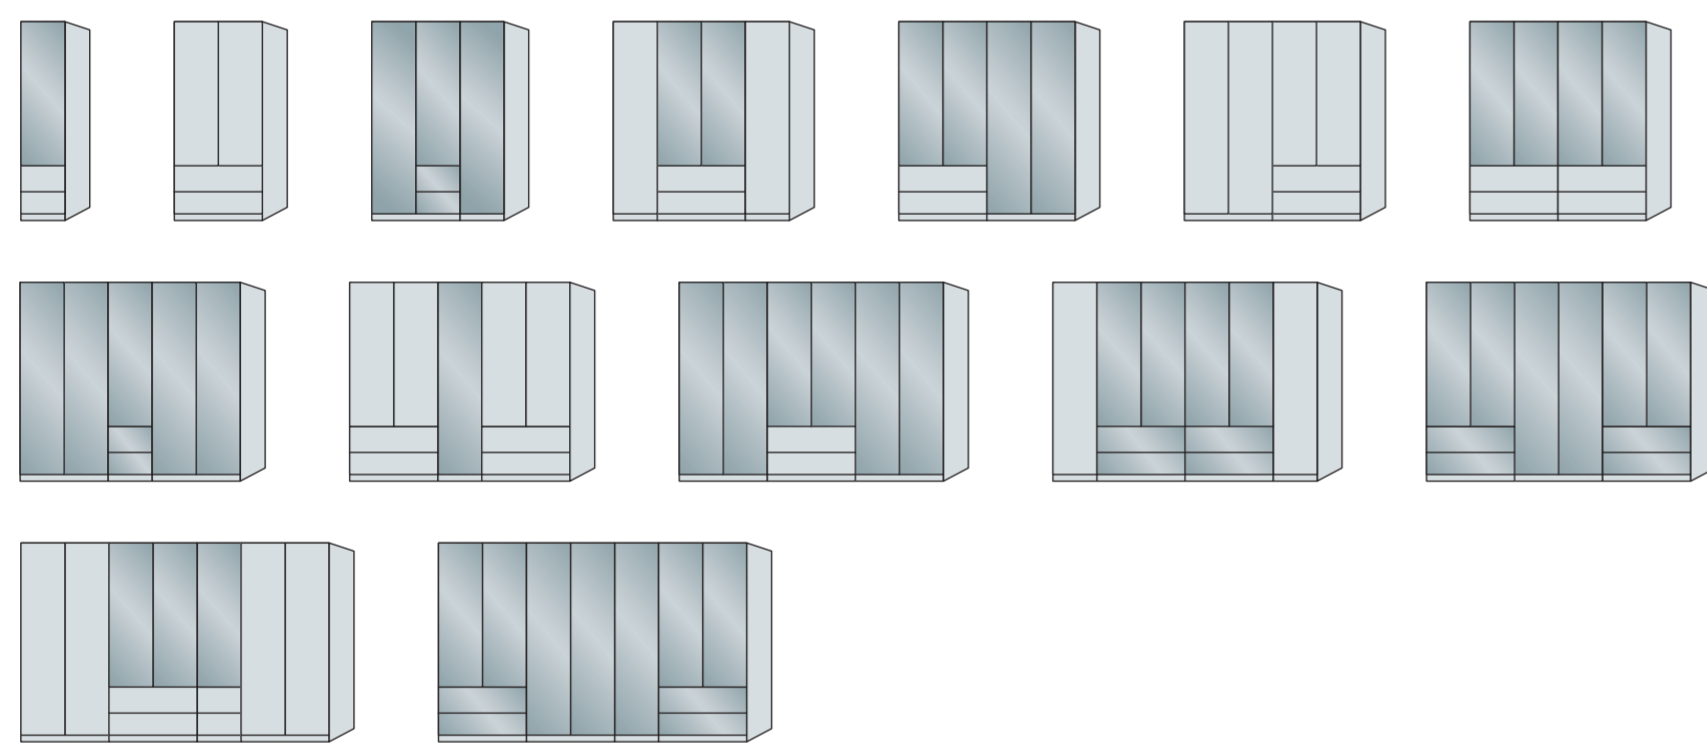

Hinged-door wardrobes (50 – 350 cm)
doors in carcase colour or coloured glass, with or without mirrored doors

Combi wardrobes (50 – 350 cm)
doors and drawers in carcase colour or coloured glass, with or without mirrored doors