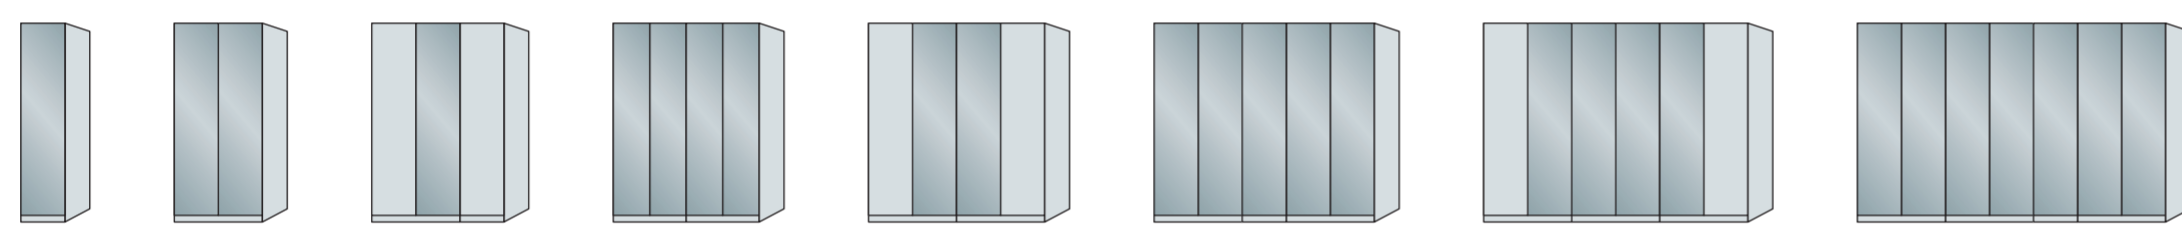

Design your style.

Hinged-door wardrobes (50 – 350 cm)
doors in carcase colour or coloured glass, with or without mirrored doors