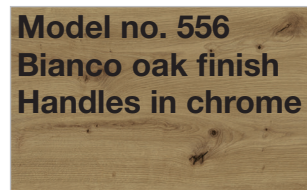

Carcase and front colours

Please specify the exact colour combination of front and carcass colour for each order!

Designs:

Carcass and front