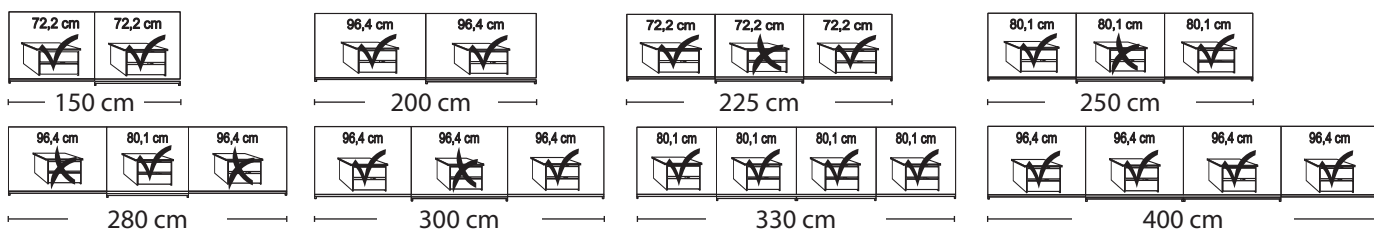

Plinth partition

Sliding-door wardrobes, height 236 cm without cornice

Interior:

2 adjustable shelves, 1 clothes rail

Description	Width in cm	Plain front		Front with 2 panels		Front with 4 panels	
		Art. no.	GBP	Art. no.	GBP	Art. no.	GBP
 Art. no. A02	Wooden doors in carcass colour, Glass doors in pebble grey						
	2 doors 1 glass door left	150	B10	B28	B46		
	2 doors 1 glass door right	150	B11	B29	B47		
 Art. no. A25	2 doors 2 glass doors	150	B12	B30	B48		
	2 doors 1 glass door left	200	B13	B31	B49		
	2 doors 1 glass door right	200	B14	B32	B50		
	2 doors 2 glass doors	200	B15	B33	B51		
	3 doors 1 centre glass door	225	B16	B34	B52		
 Art. no. A54	3 doors 3 glass doors	225	B17	B35	B53		
	3 doors 1 centre glass door	250	B18	B36	B54		
	3 doors 3 glass doors	250	B19	B37	B55		
	3 doors 1 centre glass door	280	B20	B38	B56		
	3 doors 3 glass doors	280	B21	B39	B57		
	3 doors 1 centre glass door	300	B22	B40	B58		
	3 doors 3 glass doors	300	B23	B41	B59		
	4 doors 2 centre glass doors	330	B24	B42	B60		
	4 doors 4 glass doors	330	B25	B43	B61		
	4 doors 2 centre glass doors	400	B26	B44	B62		
4 doors 4 glass doors	400	B27	B45	B63			

Plinth partition

Sales
Promotion

Miami 2.

Independent / non HDI

BLANK PRICE LIST

valid until 28.02.2025

Sliding-door wardrobes, height 236 cm
without cornice

Interior: