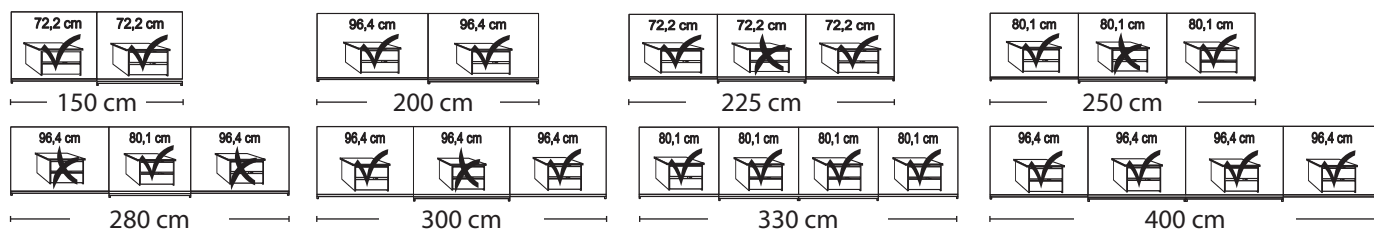

Sales
Promotion

Miami 2.

Independent / non HDI

BLANK PRICE LIST

valid until 28.02.2025

Sliding-door wardrobes, height 236 cm
without cornice

Interior:

2 adjustable shelves, 1 clothes rail

Description	Width in cm	Plain front		Front with 2 panels		Front with 4 panels		
		Art. no.	GBP	Art. no.	GBP	Art. no.	GBP	
 Art. no. 718	Wooden doors in carcass colour, Glass doors graphite							
	2 doors 1 glass door left	150	717		735		753	
	2 doors 1 glass door right	150	718		736		754	
 Art. no. 743	2 doors 2 glass doors	150	719		737		755	
	2 doors 1 glass door left	200	720		738		756	
	2 doors 1 glass door right	200	721		739		757	
	2 doors 2 glass doors	200	722		740		758	
	3 doors 1 centre glass door	225	723		741		759	
	3 doors 3 glass doors	225	724		742		760	
	 Art. no. 770	3 doors 1 centre glass door	250	725		743		761
3 doors 3 glass doors		250	726		744		762	
3 doors 1 centre glass door		280	727		745		763	
3 doors 3 glass doors		280	728		746		764	
3 doors 1 centre glass door		300	729		747		765	
3 doors 3 glass doors		300	730		748		766	
- with synchronous opening		4 doors 2 centre glass doors	330	731		749		767
	4 doors 4 glass doors	330	732		750		768	
	4 doors 2 centre glass doors	400	733		751		769	
	4 doors 4 glass doors	400	734		752		770	

Plinth partition