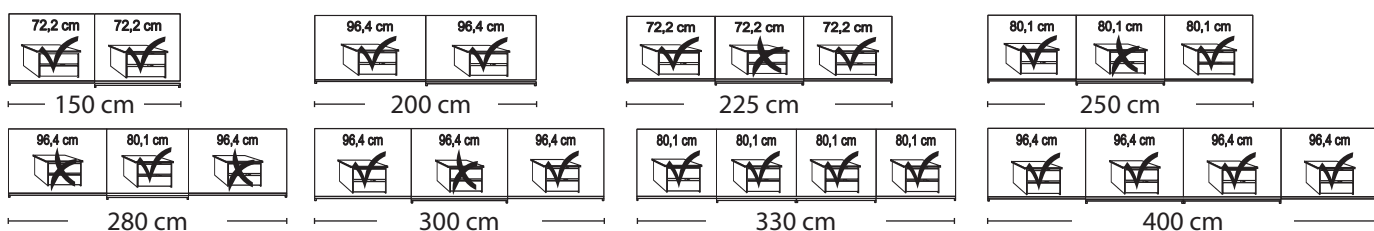

BLANK PRICE LIST

valid until 28.02.2025

Sliding-door wardrobes, height 217 cm
without cornice

Interior:

2 adjustable shelves, 1 clothes rail

Description	Width in cm	Plain front		Front with 2 panels		Front with 4 panels	
		Art. no.	GBP	Art. no.	GBP	Art. no.	GBP
 Art. no. 100	Wooden doors in carcass colour						
	2 doors	150	100		108		116
	2 doors	200	101		109		117
	3 doors	225	102		110		118
	3 doors	250	103		111		119
	3 doors	280	104		112		120
	3 doors	300	105		113		121
- with synchronous opening	4 doors	330	106		114		122
	4 doors	400	107		115		123

Plinth partition

Sales
Promotion

Miami 2.

Independent / non HDI

BLANK PRICE LIST

valid until 28.02.2025

Sliding-door wardrobes, height 217 cm
without cornice

Interior:

2 adjustable shelves, 1 clothes rail

Description	Width in cm	Plain front		Front with 2 panels		Front with 4 panels	
		Art. no.	GBP	Art. no.	GBP	Art. no.	GBP
Wooden and mirrored doors							
 Art. no. 125	2 doors 1 mirrored door left	150	124		142		160
	2 doors 1 mirrored door right	150	125		143		161
	2 doors 2 mirrored doors	150	126		144		162
 Art. no. 148	2 doors 1 mirrored door left	200	127		145		163
	2 doors 1 mirrored door right	200	128		146		164
	2 doors 2 mirrored doors	200	129		147		165
	3 doors 1 centre mirrored door	225	130		148		166
	3 doors 3 mirrored doors	225	131		149		167
	 Art. no. 177	3 doors 1 centre mirrored door	250	132		150	
3 doors 3 mirrored doors		250	133		151		169
3 doors 1 centre mirrored door		280	134		152		170
3 doors 3 mirrored doors		280	135		153		171
3 doors 1 centre mirrored door		300	136		154		172
3 doors 3 mirrored doors		300	137		155		173
- with synchronous opening		4 doors 2 centre mirrored doors	330	138		156	
	4 doors 4 mirrored doors	330	139		157		175
	4 doors 2 centre mirrored doors	400	140		158		176
	4 doors 4 mirrored doors	400	141		159		177